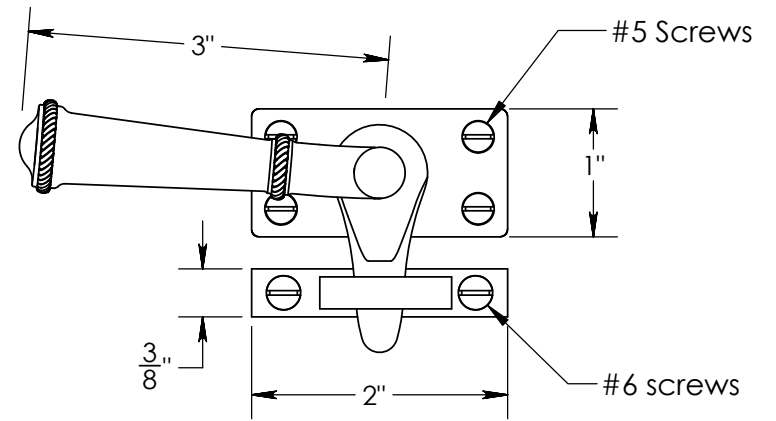

Shown above: 923-CASEMENT-LH  
Other lever styles also available

Available Keeper Styles:

1323S

1323SM

1323RIM

Merit Metal Products Inc.  
242 Valley Road  
Warrington, PA 18976  
P 215-343-2500 F 215-343-4839

Unless Otherwise Specified:

Dimensions are in inches

All dimensions are from edge, theoretical sharp corner, or hole center.

	NAME	DATE
Drawn:	AJE	10/08/2020

Comments:

TITLE:  
**Window Casement  
Left Hand**

PART. NO.  
**923-CASEMENT-LH**