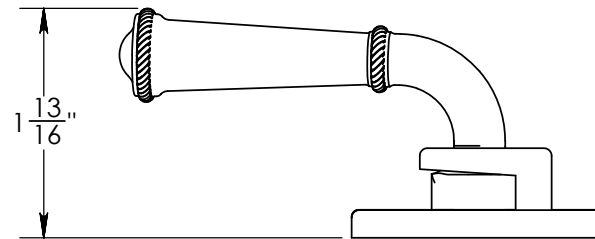

Shown above: 923-CASEMENT-LH  
Other lever styles also available

Available Keeper Styles:

1323S

1323SM

1323RIM

Merit Metal Products Inc.  
242 Valley Road  
Warrington, PA 18976  
P 215-343-2500 F 215-343-4839

Unless Otherwise Specified:

Dimensions are in inches

All dimensions are from edge, theoretical sharp corner, or hole center.

	NAME	DATE
Drawn:	AJE	10/08/2020

Comments:

TITLE:  
**Window Casement  
Left Hand**