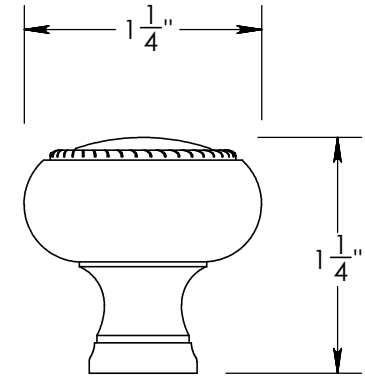

92270-1.25