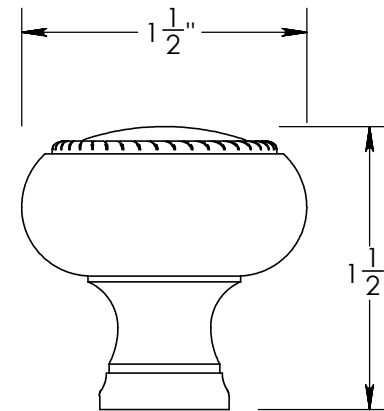

92270-1

92270-1.5

Merit Metal Products Inc.
242 Valley Road
Warrington, PA 18976
P 215-343-2500 F 215-343-4839

The information contained in this drawing is the sole intellectual property of Merit Metal Products. Any reproduction in part or as a whole without the written permission of Merit Metal Products is prohibited.

Unless Otherwise Specified:

Dimensions are in inches

All dimensions are from edge, theoretical sharp corner, or hole center.

	NAME	DATE
Drawn:	AJE	9/30/2019

Comments:

TITLE:

**Rosemont Collection
Roped Cabinet Knob**

PART. NO.

**92270-1 92270-1.25
92270-1.5**