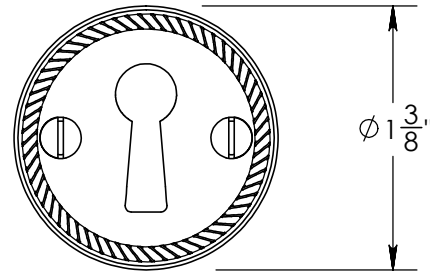

92268A

#4 Screws

Merit Metal Products Inc.
242 Valley Road
Warrington, PA 18976
P 215-343-2500 F 215-343-4839

The information contained in this drawing is the sole intellectual property of Merit Metal Products. Any reproduction in part or as a whole without the written permission of Merit Metal Products is prohibited.

Unless Otherwise Specified:

Dimensions are in inches

All dimensions are from edge, theoretical sharp corner, or hole center.

	NAME	DATE
Drawn:	AJE	9/30/2019

Comments:

TITLE:
**Rosemont Collection
Roped Bit Key Escutcheon**

PART. NO.
92268A