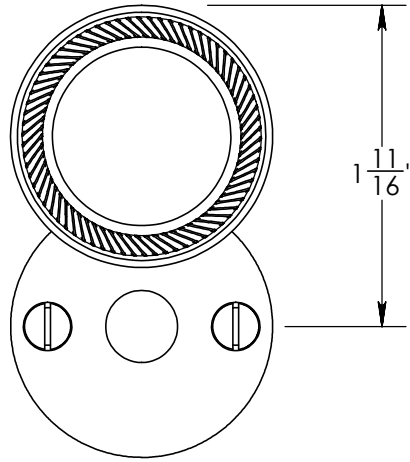

92265A

#5 Screws

Merit Metal Products Inc.
242 Valley Road
Warrington, PA 18976
P 215-343-2500 F 215-343-4839

The information contained in this drawing is the sole intellectual property of Merit Metal Products. Any reproduction in part or as a whole without the written permission of Merit Metal Products is prohibited.

Unless Otherwise Specified:

Dimensions are in inches

All dimensions are from edge, theoretical sharp corner, or hole center.

	NAME	DATE
Drawn:	AJE	9/30/2019

Comments:

TITLE: **Rosemont Collection
Emergency Key Escutcheon
with Roped Swivel Cover**

PART. NO.

92265A