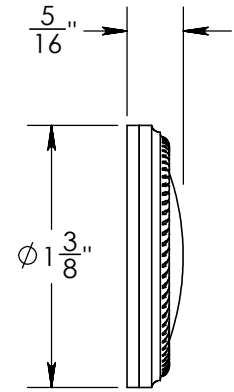

Merit Metal Products Inc.
242 Valley Road
Warrington, PA 18976
P 215-343-2500 F 215-343-4839

The information contained in this drawing is the sole intellectual property of Merit Metal Products. Any reproduction in part or as a whole without the written permission of Merit Metal Products is prohibited.

Unless Otherwise Specified:

Dimensions are in inches

All dimensions are from edge, theoretical sharp corner, or hole center.

	NAME	DATE
Drawn:	AJE	9/30/2019

Comments:

TITLE: **Rosemont Collection
Emergency Key Escutcheon
with Roped Swivel Cover**

PART. NO.

92265A