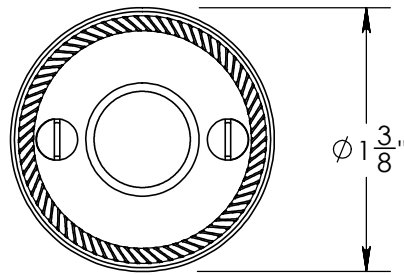

92260A

#4 Screws

Merit Metal Products Inc.
242 Valley Road
Warrington, PA 18976
P 215-343-2500 F 215-343-4839

The information contained in this drawing is the sole intellectual property of Merit Metal Products. Any reproduction in part or as a whole without the written permission of Merit Metal Products is prohibited.

Unless Otherwise Specified:

Dimensions are in inches

All dimensions are from edge, theoretical sharp corner, or hole center.

	NAME	DATE
Drawn:	AJE	9/30/2019

Comments:

TITLE: **Rosemont Collection Roped Emergency Key Escutcheon with Plug**

PART. NO. **92260A**