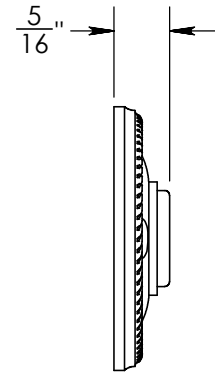

92260A

#4 Screws

Merit Metal Products Inc.  
242 Valley Road  
Warrington, PA 18976  
P 215-343-2500 F 215-343-4839

The information contained in this drawing is the sole intellectual property of Merit Metal Products. Any reproduction in part or as a whole without the written permission of Merit Metal Products is prohibited.

Unless Otherwise Specified:

Dimensions are in inches

All dimensions are from edge, theoretical sharp corner, or hole center.

	NAME	DATE
Drawn:	AJE	9/30/2019

Comments:

TITLE: **Rosemont Collection Roped Emergency Key Escutcheon with Plug**

PART. NO. **92260A**