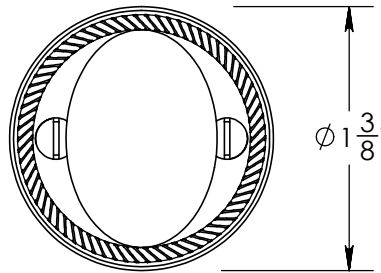

92252A

#4 Screws

Merit Metal Products Inc.
242 Valley Road
Warrington, PA 18976
P 215-343-2500 F 215-343-4839

The information contained in this drawing is the sole intellectual property of Merit Metal Products. Any reproduction in part or as a whole without the written permission of Merit Metal Products is prohibited.

Unless Otherwise Specified:

Dimensions are in inches

All dimensions are from edge, theoretical sharp corner, or hole center.

	NAME	DATE
Drawn:	AJE	9/30/2019

Comments:

TITLE: **Rosemont Collection Roped Oval Thumbturn with 3/16" Spindle**

PART. NO. **92252A**