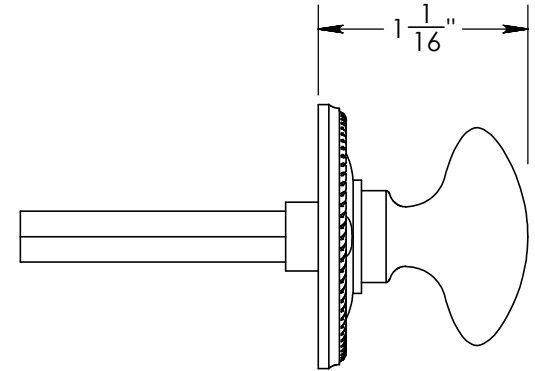

92252A

#4 Screws

Merit Metal Products Inc.  
242 Valley Road  
Warrington, PA 18976  
P 215-343-2500 F 215-343-4839

The information contained in this drawing is the sole intellectual property of Merit Metal Products. Any reproduction in part or as a whole without the written permission of Merit Metal Products is prohibited.

Unless Otherwise Specified:

Dimensions are in inches

All dimensions are from edge, theoretical sharp corner, or hole center.

	NAME	DATE
Drawn:	AJE	9/30/2019

Comments:

TITLE: **Rosemont Collection Roped Oval Thumbturn with 3/16" Spindle**

PART. NO. **92252A**