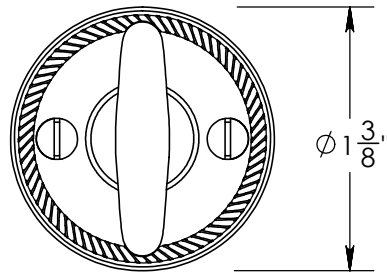

92250A

#4 Screws

Merit Metal Products Inc.
242 Valley Road
Warrington, PA 18976
P 215-343-2500 F 215-343-4839

The information contained in this drawing is the sole intellectual property of Merit Metal Products. Any reproduction in part or as a whole without the written permission of Merit Metal Products is prohibited.

Unless Otherwise Specified:

Dimensions are in inches

All dimensions are from edge, theoretical sharp corner, or hole center.

	NAME	DATE
Drawn:	AJE	9/30/2019

Comments:

TITLE: **Rosemont Collection
Roped Crescent Thumbturn
with 3/16" Spindle**

PART. NO.

92250A