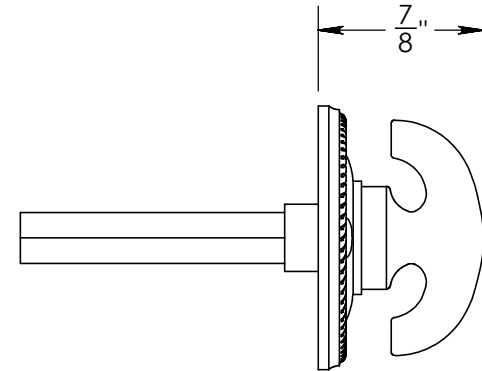

92250A

#4 Screws

Merit Metal Products Inc.
242 Valley Road
Warrington, PA 18976
P 215-343-2500 F 215-343-4839

The information contained in this drawing is the sole intellectual property of Merit Metal Products. Any reproduction in part or as a whole without the written permission of Merit Metal Products is prohibited.

Unless Otherwise Specified:

Dimensions are in inches

All dimensions are from edge, theoretical sharp corner, or hole center.

	NAME	DATE
Drawn:	AJE	9/30/2019

Comments:

TITLE: **Rosemont Collection
Roped Crescent Thumbturn
with 3/16" Spindle**

PART. NO.

92250A