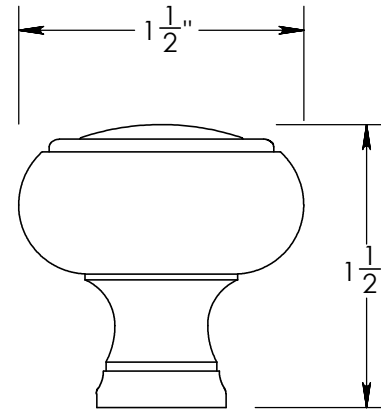

92170-1

92170-1.5

Merit Metal Products Inc.
242 Valley Road
Warrington, PA 18976
P 215-343-2500 F 215-343-4839

The information contained in this drawing is the sole intellectual property of Merit Metal Products. Any reproduction in part or as a whole without the written permission of Merit Metal Products is prohibited.

Unless Otherwise Specified:

Dimensions are in inches

All dimensions are from edge, theoretical sharp corner, or hole center.

	NAME	DATE
Drawn:	AJE	9/30/2019

Comments:

TITLE:

**Rosemont Collection
Cabinet Knob**

PART. NO.

**92170-1 92170-1.25
92170-1.5**