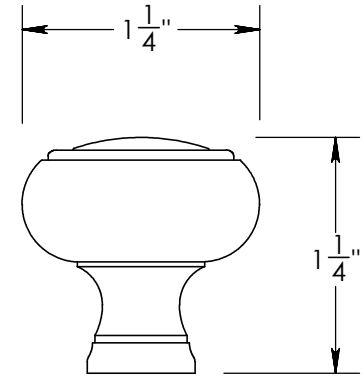

92170-1.25