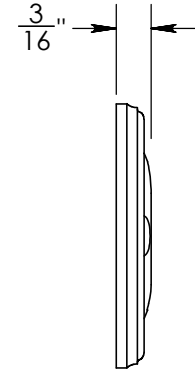

92168A

#4 Screws

Merit Metal Products Inc.
242 Valley Road
Warrington, PA 18976
P 215-343-2500 F 215-343-4839

The information contained in this drawing is the sole intellectual property of Merit Metal Products. Any reproduction in part or as a whole without the written permission of Merit Metal Products is prohibited.

Unless Otherwise Specified:

Dimensions are in inches

All dimensions are from edge, theoretical sharp corner, or hole center.

	NAME	DATE
Drawn:	AJE	9/30/2019

Comments:

TITLE:

**Rosemont Collection
Bit Key Escutcheon**

PART. NO.

92168A