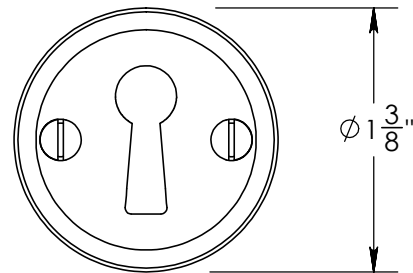

92168A

#4 Screws

Merit Metal Products Inc.
242 Valley Road
Warrington, PA 18976
P 215-343-2500 F 215-343-4839

The information contained in this drawing is the sole intellectual property of Merit Metal Products. Any reproduction in part or as a whole without the written permission of Merit Metal Products is prohibited.

Unless Otherwise Specified:

Dimensions are in inches

All dimensions are from edge, theoretical sharp corner, or hole center.

	NAME	DATE
Drawn:	AJE	9/30/2019

Comments:

TITLE:

**Rosemont Collection
Bit Key Escutcheon**

PART. NO.

92168A