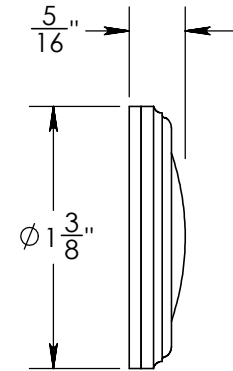

92165A

#5 Screws

Merit Metal Products Inc.
242 Valley Road
Warrington, PA 18976
P 215-343-2500 F 215-343-4839

The information contained in this drawing is the sole intellectual property of Merit Metal Products. Any reproduction in part or as a whole without the written permission of Merit Metal Products is prohibited.

Unless Otherwise Specified:

Dimensions are in inches

All dimensions are from edge, theoretical sharp corner, or hole center.

	NAME	DATE
Drawn:	AJE	9/30/2019

Comments:

TITLE:

**Rosemont Collection
Emergency Key Escutcheon
with Swivel Cover**

PART. NO.

92165A