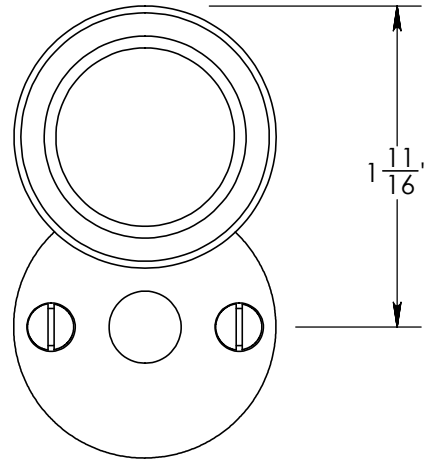

92165A

#5 Screws

Merit Metal Products Inc.
242 Valley Road
Warrington, PA 18976
P 215-343-2500 F 215-343-4839

The information contained in this drawing is the sole intellectual property of Merit Metal Products. Any reproduction in part or as a whole without the written permission of Merit Metal Products is prohibited.

Unless Otherwise Specified:

Dimensions are in inches

All dimensions are from edge, theoretical sharp corner, or hole center.

	NAME	DATE
Drawn:	AJE	9/30/2019

Comments:

TITLE:

**Rosemont Collection
Emergency Key Escutcheon
with Swivel Cover**

PART. NO.

92165A