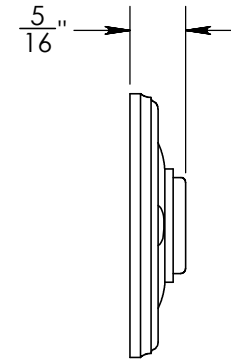

92160A

#4 Screws

Merit Metal Products Inc.
242 Valley Road
Warrington, PA 18976
P 215-343-2500 F 215-343-4839

The information contained in this drawing is the sole intellectual property of Merit Metal Products. Any reproduction in part or as a whole without the written permission of Merit Metal Products is prohibited.

Unless Otherwise Specified:

Dimensions are in inches

All dimensions are from edge, theoretical sharp corner, or hole center.

	NAME	DATE
Drawn:	AJE	9/30/2019

Comments:

TITLE: **Rosemont Collection
Emergency Key
Escutcheon with Plug**

PART. NO.

92160A