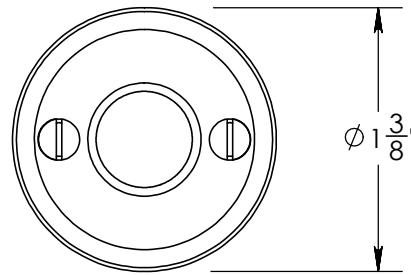

92160A

#4 Screws

Merit Metal Products Inc.
242 Valley Road
Warrington, PA 18976
P 215-343-2500 F 215-343-4839

The information contained in this drawing is the sole intellectual property of Merit Metal Products. Any reproduction in part or as a whole without the written permission of Merit Metal Products is prohibited.

Unless Otherwise Specified:

Dimensions are in inches

All dimensions are from edge, theoretical sharp corner, or hole center.

	NAME	DATE
Drawn:	AJE	9/30/2019

Comments:

TITLE: **Rosemont Collection
Emergency Key
Escutcheon with Plug**

PART. NO.

92160A