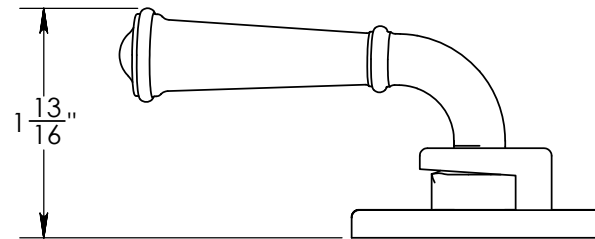

Shown above: 921-CASEMENT-LH
Other lever styles also available

Available Keeper Styles:

1323S

1323SM

1323RIM

Merit Metal Products Inc.
242 Valley Road
Warrington, PA 18976
P 215-343-2500 F 215-343-4839

The information contained in this drawing is the sole intellectual property of Merit Metal Products. Any reproduction in part or as a whole without the written permission of Merit Metal Products is prohibited.

Unless Otherwise Specified:

Dimensions are in inches

All dimensions are from edge, theoretical sharp corner, or hole center.

	NAME	DATE
Drawn:	AJE	10/08/2020

Comments:

TITLE:
**Window Casement
Left Hand**

PART. NO.
921-CASEMENT-LH