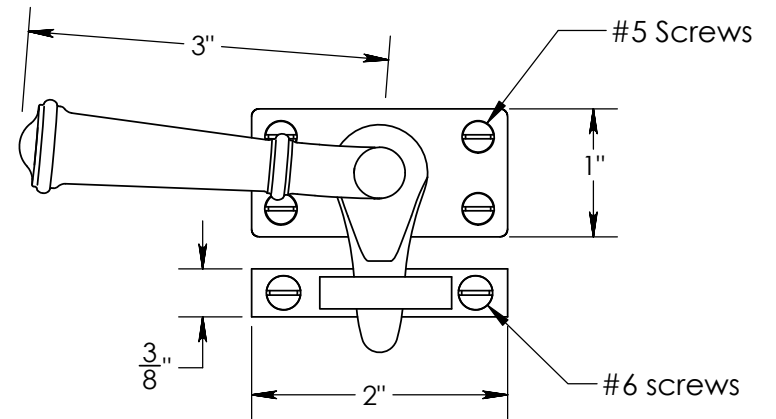

Shown above: 921-CASEMENT-LH
Other lever styles also available

Available Keeper Styles:

1323S

1323SM

1323RIM

Merit Metal Products Inc.
242 Valley Road
Warrington, PA 18976
P 215-343-2500 F 215-343-4839

The information contained in this drawing is the sole intellectual property of Merit Metal Products. Any reproduction in part or as a whole without the written permission of Merit Metal Products is prohibited.

Unless Otherwise Specified:

Dimensions are in inches

All dimensions are from edge, theoretical sharp corner, or hole center.

	NAME	DATE
Drawn:	AJE	10/08/2020

Comments:

TITLE:
**Window Casement
Left Hand**

PART. NO.
921-CASEMENT-LH