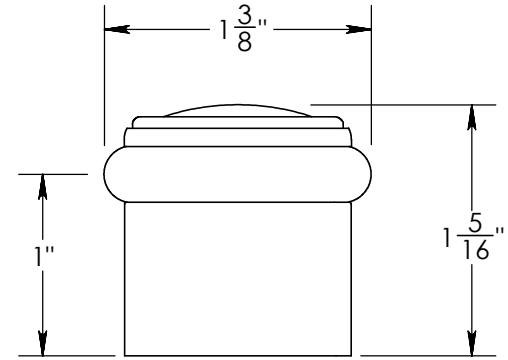

920FDSM-1

920FDSM-2

Merit Metal Products Inc.
242 Valley Road
Warrington, PA 18976
P 215-343-2500 F 215-343-4839

The information contained in this drawing is the sole intellectual property of Merit Metal Products. Any reproduction in part or as a whole without the written permission of Merit Metal Products is prohibited.

Unless Otherwise Specified:

Dimensions are in inches

All dimensions are from edge, theoretical sharp corner, or hole center.

	NAME	DATE
Drawn:	AJE	9/30/2019

Comments:

TITLE:
**Rosemont Collection
Door Stop**

PART. NO.
920FDSM-1 & 920FDSM-2