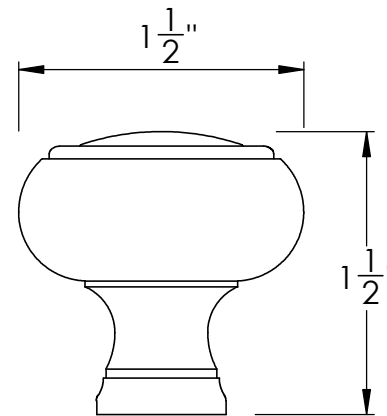

92070-1

92070-1.5

Merit Metal Products Inc.
242 Valley Road
Warrington, PA 18976
P 215-343-2500 F 215-343-4839

The information contained in this drawing is the sole intellectual property of Merit Metal Products. Any reproduction in part or as a whole without the written permission of Merit Metal Products is prohibited.

Unless Otherwise Specified:

Dimensions are in inches

All dimensions are from edge, theoretical sharp corner, or hole center.

	NAME	DATE
Drawn:	AJE	9/30/2019

Comments:

TITLE:

**Rosemont Collection
Cabinet Knob**

PART. NO.

**92070-1 92070-1.25
92070-1.5**