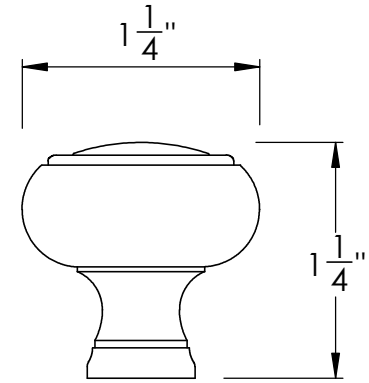

92070-1.25