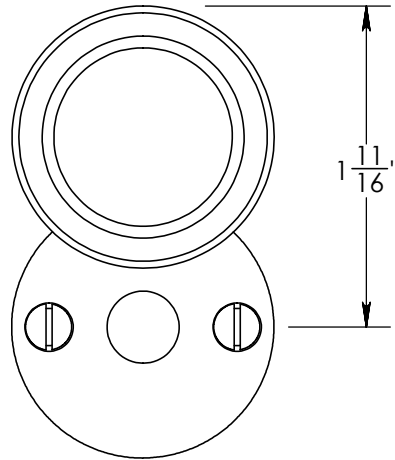

92065A

#5 Screws

Merit Metal Products Inc.
242 Valley Road
Warrington, PA 18976
P 215-343-2500 F 215-343-4839

The information contained in this drawing is the sole intellectual property of Merit Metal Products. Any reproduction in part or as a whole without the written permission of Merit Metal Products is prohibited.

Unless Otherwise Specified:

Dimensions are in inches

All dimensions are from edge, theoretical sharp corner, or hole center.

	NAME	DATE
Drawn:	AJE	9/30/2019

Comments:

TITLE:
**Rosemont Collection
Emergency Key Escutcheon
with Swivel Cover**

PART. NO.
92065A