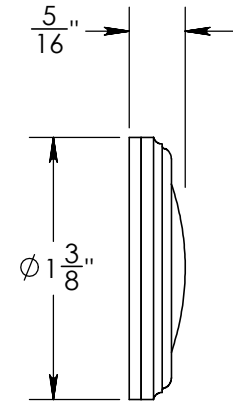

92065A

#5 Screws

Merit Metal Products Inc.
242 Valley Road
Warrington, PA 18976
P 215-343-2500 F 215-343-4839

The information contained in this drawing is the sole intellectual property of Merit Metal Products. Any reproduction in part or as a whole without the written permission of Merit Metal Products is prohibited.

Unless Otherwise Specified:

Dimensions are in inches

All dimensions are from edge, theoretical sharp corner, or hole center.

	NAME	DATE
Drawn:	AJE	9/30/2019

Comments:

TITLE:
**Rosemont Collection
Emergency Key Escutcheon
with Swivel Cover**

PART. NO.
92065A