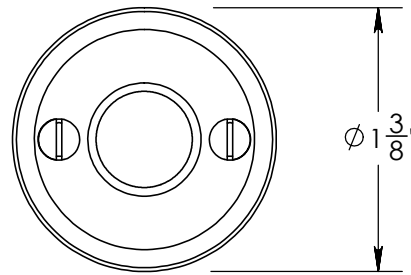

92060A

#4 Screws

Merit Metal Products Inc.
242 Valley Road
Warrington, PA 18976
P 215-343-2500 F 215-343-4839

The information contained in this drawing is the sole intellectual property of Merit Metal Products. Any reproduction in part or as a whole without the written permission of Merit Metal Products is prohibited.

Unless Otherwise Specified:

Dimensions are in inches

All dimensions are from edge, theoretical sharp corner, or hole center.

	NAME	DATE
Drawn:	AJE	9/30/2019

Comments:

TITLE: **Rosemont Collection
Emergency Key
Escutcheon with Plug**

PART. NO.
92060A