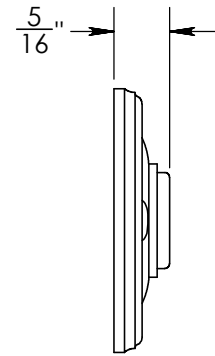

92060A

#4 Screws

Merit Metal Products Inc.
242 Valley Road
Warrington, PA 18976
P 215-343-2500 F 215-343-4839

The information contained in this drawing is the sole intellectual property of Merit Metal Products. Any reproduction in part or as a whole without the written permission of Merit Metal Products is prohibited.

Unless Otherwise Specified:

Dimensions are in inches

All dimensions are from edge, theoretical sharp corner, or hole center.

	NAME	DATE
Drawn:	AJE	9/30/2019

Comments:

TITLE: **Rosemont Collection
Emergency Key
Escutcheon with Plug**

PART. NO.
92060A