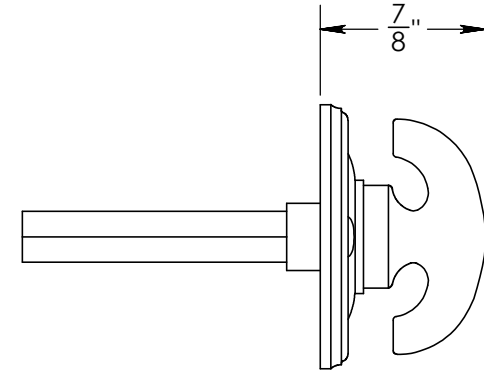

92050A

#4 Screws

Merit Metal Products Inc.
242 Valley Road
Warrington, PA 18976
P 215-343-2500 F 215-343-4839

The information contained in this drawing is the sole intellectual property of Merit Metal Products. Any reproduction in part or as a whole without the written permission of Merit Metal Products is prohibited.

Unless Otherwise Specified:

Dimensions are in inches

All dimensions are from edge, theoretical sharp corner, or hole center.

	NAME	DATE
Drawn:	AJE	9/30/2019

Comments:

TITLE: **Rosemont Collection
Crescent Thumbturn
with 3/16" Spindle**

PART. NO.
92050A