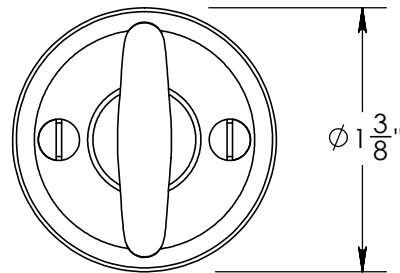

92050A

#4 Screws

Merit Metal Products Inc.
242 Valley Road
Warrington, PA 18976
P 215-343-2500 F 215-343-4839

The information contained in this drawing is the sole intellectual property of Merit Metal Products. Any reproduction in part or as a whole without the written permission of Merit Metal Products is prohibited.

Unless Otherwise Specified:

Dimensions are in inches

All dimensions are from edge, theoretical sharp corner, or hole center.

	NAME	DATE
Drawn:	AJE	9/30/2019

Comments:

TITLE: **Rosemont Collection
Crescent Thumbturn
with 3/16" Spindle**

PART. NO.
92050A