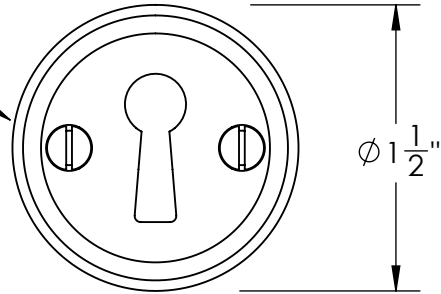

50368

#5 Screws

50369

#5 Screws

Merit Metal Products Inc.
242 Valley Road
Warrington, PA 18976
P 215-343-2500 F 215-343-4839

The information contained in this drawing is the sole intellectual property of Merit Metal Products. Any reproduction in part or as a whole without the written permission of Merit Metal Products is prohibited.

Unless Otherwise Specified:

Dimensions are in inches

All dimensions are from edge, theoretical sharp corner, or hole center.

	NAME	DATE
Drawn:	JHR	1/20/15

Comments:

TITLE:

**Ardmore Collection
Bit Key Escutcheon**

PART. NO.

50368 & 50369