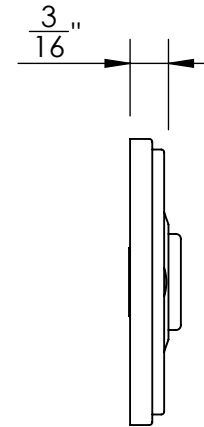

50360

#5 Screws

50361

#5 Screws

Merit Metal Products Inc.  
242 Valley Road  
Warrington, PA 18976  
P 215-343-2500 F 215-343-4839

The information contained in this drawing is the sole intellectual property of Merit Metal Products. Any reproduction in part or as a whole without the written permission of Merit Metal Products is prohibited.

Unless Otherwise Specified:

Dimensions are in inches

All dimensions are from edge, theoretical sharp corner, or hole center.

	NAME	DATE
Drawn:	JHR	1/20/15

Comments:

TITLE: **Ardmore Collection  
Emergency Key  
Escutcheon with Plug**

PART. NO.  
**50360 & 50361**