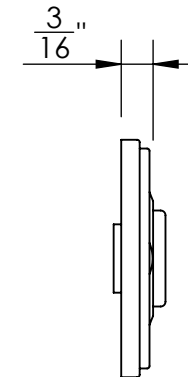

Merit Metal Products Inc.
242 Valley Road
Warrington, PA 18976
P 215-343-2500 F 215-343-4839

The information contained in this drawing is the sole intellectual property of Merit Metal Products. Any reproduction in part or as a whole without the written permission of Merit Metal Products is prohibited.

Unless Otherwise Specified:

Dimensions are in inches

All dimensions are from edge, theoretical sharp corner, or hole center.

	NAME	DATE
Drawn:	JHR	1/20/15

Comments:

TITLE: **Ardmore Collection
Emergency Key
Escutcheon with Plug**

PART. NO.
50360 & 50361