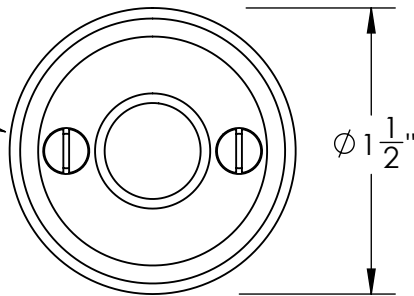

50360

#5 Screws

50361

#5 Screws

Merit Metal Products Inc.
242 Valley Road
Warrington, PA 18976
P 215-343-2500 F 215-343-4839

The information contained in this drawing is the sole intellectual property of Merit Metal Products. Any reproduction in part or as a whole without the written permission of Merit Metal Products is prohibited.

Unless Otherwise Specified:

Dimensions are in inches

All dimensions are from edge, theoretical sharp corner, or hole center.

	NAME	DATE
Drawn:	JHR	1/20/15

Comments:

TITLE: **Ardmore Collection
Emergency Key
Escutcheon with Plug**

PART. NO.
50360 & 50361