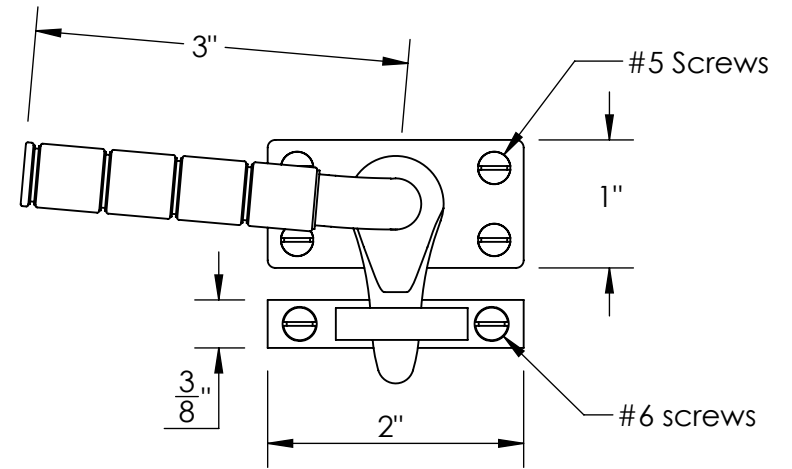

Shown above: 503-CASEMENT-LH
Other lever styles also available

Available Keeper Styles:

1323SC

1323SM

1323RIM

Merit Metal Products Inc.
242 Valley Road
Warrington, PA 18976
P 215-343-2500 F 215-343-4839

The information contained in this drawing is the sole intellectual property of Merit Metal Products. Any reproduction in part or as a whole without the written permission of Merit Metal Products is prohibited.

Unless Otherwise Specified:

Dimensions are in inches

All dimensions are from edge, theoretical sharp corner, or hole center.

	NAME	DATE
Drawn:	SKP	1/20/15

Comments:

TITLE:
**Window Casement
Left Hand**

PART. NO.
503-CASEMENT-LH