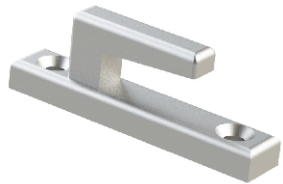

Shown above: 503-CASEMENT-LH
Other lever styles also available

Available Keeper Styles:

1323SC

1323SM

1323RIM

Merit Metal Products Inc.
242 Valley Road
Warrington, PA 18976
P 215-343-2500 F 215-343-4839

The information contained in this drawing is the sole intellectual property of Merit Metal Products. Any reproduction in part or as a whole without the written permission of Merit Metal Products is prohibited.

Unless Otherwise Specified:

Dimensions are in inches

All dimensions are from edge, theoretical sharp corner, or hole center.

	NAME	DATE
Drawn:	SKP	1/20/15

Comments:

TITLE:
**Window Casement
Left Hand**

PART. NO.
503-CASEMENT-LH