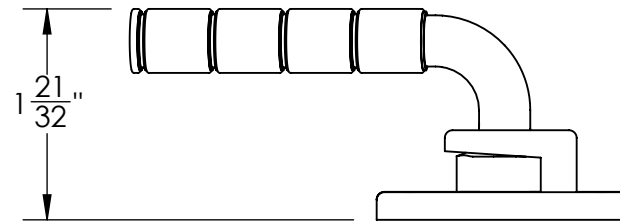

Shown above: 503-CASEMENT-LH
Other lever styles also available

Available Keeper Styles:

1323SC

1323SM

1323RIM

Merit Metal Products Inc.
242 Valley Road
Warrington, PA 18976
P 215-343-2500 F 215-343-4839

The information contained in this drawing is the sole intellectual property of Merit Metal Products. Any reproduction in part or as a whole without the written permission of Merit Metal Products is prohibited.

Unless Otherwise Specified:

Dimensions are in inches

All dimensions are from edge, theoretical sharp corner, or hole center.

	NAME	DATE
Drawn:	SKP	1/20/15

Comments:

TITLE:
**Window Casement
Left Hand**

PART. NO.
503-CASEMENT-LH