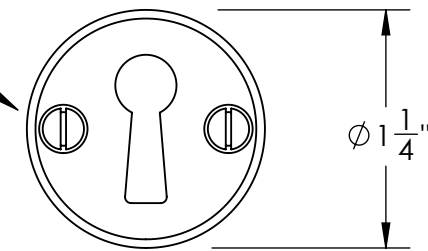

50268

#5 Screws

Ø 1 1/2"

50269

#5 Screws

Ø 1 1/4"

Merit Metal Products Inc.
242 Valley Road
Warrington, PA 18976
P 215-343-2500 F 215-343-4839

The information contained in this drawing is the sole intellectual property of Merit Metal Products. Any reproduction in part or as a whole without the written permission of Merit Metal Products is prohibited.

Unless Otherwise Specified:

Dimensions are in inches

All dimensions are from edge, theoretical sharp corner, or hole center.

	NAME	DATE
Drawn:	JHR	1/20/15

Comments:

TITLE:

**Ardmore Collection
Bit Key Escutcheon**