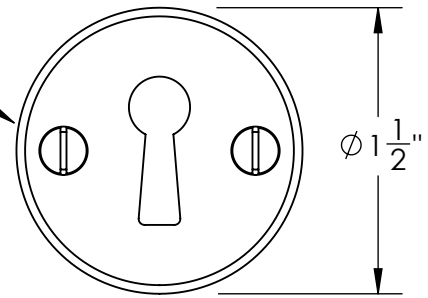

50268

#5 Screws

Ø 1 1/2"

50269

#5 Screws

Ø 1 1/4"

Merit Metal Products Inc.
242 Valley Road
Warrington, PA 18976
P 215-343-2500 F 215-343-4839

The information contained in this drawing is the sole intellectual property of Merit Metal Products. Any reproduction in part or as a whole without the written permission of Merit Metal Products is prohibited.

Unless Otherwise Specified:

Dimensions are in inches

All dimensions are from edge, theoretical sharp corner, or hole center.

	NAME	DATE
Drawn:	JHR	1/20/15

Comments:

TITLE:

**Ardmore Collection
Bit Key Escutcheon**