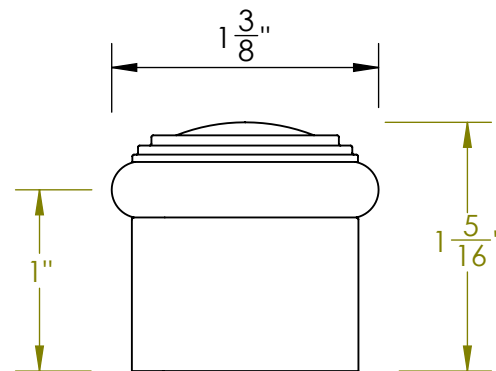

501FDSM-1

Merit Metal Products Inc.
242 Valley Road
Warrington, PA 18976
P 215-343-2500 F 215-343-4839

The information contained in this drawing is the sole intellectual property of Merit Metal Products. Any reproduction in part or as a whole without the written permission of Merit Metal Products is prohibited.

Unless Otherwise Specified:

Dimensions are in inches

All dimensions are from edge, theoretical sharp corner, or hole center.

	NAME	DATE
Drawn:	SKP	1/20/15

Comments:

TITLE:	Ardmore Collection Door Stop
PART. NO.	501FDSM-1 & 501FDSM-2