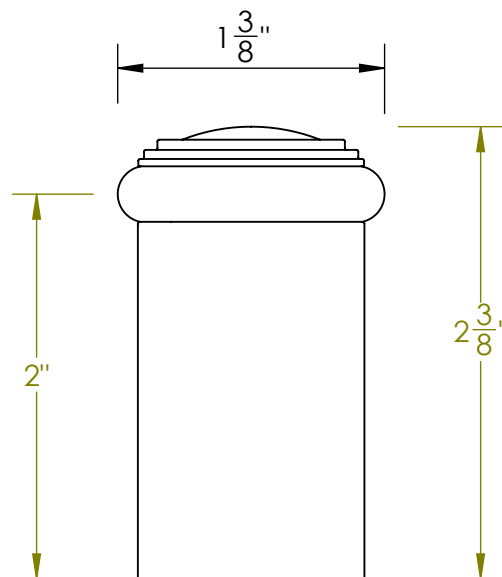

501FDSM-2

Merit Metal Products Inc.
242 Valley Road
Warrington, PA 18976
P 215-343-2500 F 215-343-4839

The information contained in this drawing is the sole intellectual property of Merit Metal Products. Any reproduction in part or as a whole without the written permission of Merit Metal Products is prohibited.

Unless Otherwise Specified:

Dimensions are in inches

All dimensions are from edge, theoretical sharp corner, or hole center.

	NAME	DATE
Drawn:	SKP	1/20/15

Comments:

TITLE:	Ardmore Collection Door Stop
PART. NO.	501FDSM-1 & 501FDSM-2