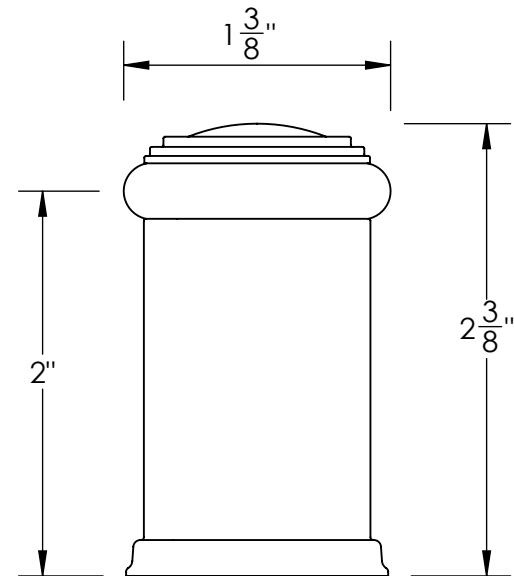

501FDS-1

501FDS-2

Merit Metal Products Inc.
242 Valley Road
Warrington, PA 18976
P 215-343-2500 F 215-343-4839

The information contained in this drawing is the sole intellectual property of Merit Metal Products. Any reproduction in part or as a whole without the written permission of Merit Metal Products is prohibited.

Unless Otherwise Specified:

Dimensions are in inches

All dimensions are from edge, theoretical sharp corner, or hole center.

	NAME	DATE
Drawn:	SKP	1/20/15

Comments:

TITLE:
**Ardmore Collection
Door Stop**

PART. NO.
501FDS-1 & 501FDS-2