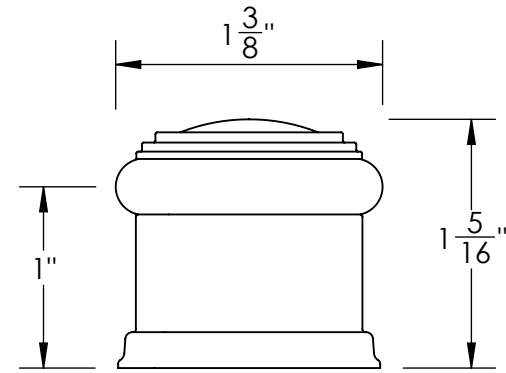

501FDS-1

501FDS-2

Merit Metal Products Inc.
242 Valley Road
Warrington, PA 18976
P 215-343-2500 F 215-343-4839

The information contained in this drawing is the sole intellectual property of Merit Metal Products. Any reproduction in part or as a whole without the written permission of Merit Metal Products is prohibited.

Unless Otherwise Specified:

Dimensions are in inches

All dimensions are from edge, theoretical sharp corner, or hole center.

	NAME	DATE
Drawn:	SKP	1/20/15

Comments:

TITLE:
**Ardmore Collection
Door Stop**

PART. NO.
501FDS-1 & 501FDS-2