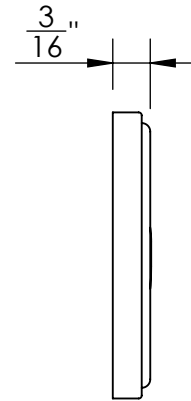

50168

#5 Screws

50169

#5 Screws

Merit Metal Products Inc.
242 Valley Road
Warrington, PA 18976
P 215-343-2500 F 215-343-4839

The information contained in this drawing is the sole intellectual property of Merit Metal Products. Any reproduction in part or as a whole without the written permission of Merit Metal Products is prohibited.

Unless Otherwise Specified:

Dimensions are in inches

All dimensions are from edge, theoretical sharp corner, or hole center.

	NAME	DATE
Drawn:	SKP	1/20/15

Comments:

TITLE:

**Ardmore Collection
Bit Key Escutcheon**

PART. NO.

50168 & 50169