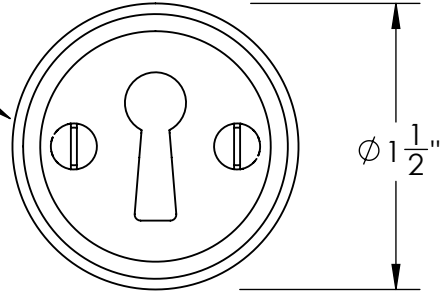

50168

#5 Screws

50169

#5 Screws

Merit Metal Products Inc.
242 Valley Road
Warrington, PA 18976
P 215-343-2500 F 215-343-4839

The information contained in this drawing is the sole intellectual property of Merit Metal Products. Any reproduction in part or as a whole without the written permission of Merit Metal Products is prohibited.

Unless Otherwise Specified:

Dimensions are in inches

All dimensions are from edge, theoretical sharp corner, or hole center.

	NAME	DATE
Drawn:	SKP	1/20/15

Comments:

TITLE:

**Ardmore Collection
Bit Key Escutcheon**

PART. NO.

50168 & 50169