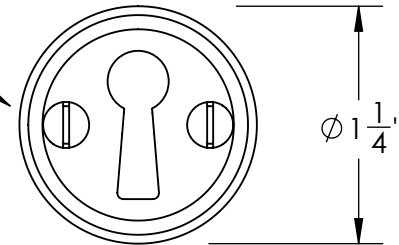

50168

#5 Screws

50169

#5 Screws

Merit Metal Products Inc.
242 Valley Road
Warrington, PA 18976
P 215-343-2500 F 215-343-4839

The information contained in this drawing is the sole intellectual property of Merit Metal Products. Any reproduction in part or as a whole without the written permission of Merit Metal Products is prohibited.

Unless Otherwise Specified:

Dimensions are in inches

All dimensions are from edge, theoretical sharp corner, or hole center.

	NAME	DATE
Drawn:	SKP	1/20/15

Comments:

TITLE:

**Ardmore Collection
Bit Key Escutcheon**

PART. NO.

50168 & 50169