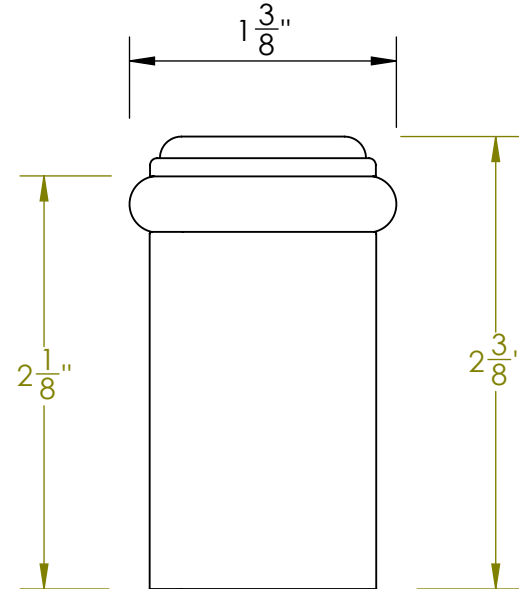

500FDSM-1

500FDSM-2

Merit Metal Products Inc.
242 Valley Road
Warrington, PA 18976
P 215-343-2500 F 215-343-4839

The information contained in this drawing is the sole intellectual property of Merit Metal Products. Any reproduction in part or as a whole without the written permission of Merit Metal Products is prohibited.

Unless Otherwise Specified:

Dimensions are in inches

All dimensions are from edge, theoretical sharp corner, or hole center.

	NAME	DATE
Drawn:	SKP	1/20/15

Comments:

TITLE:
Ardmore Collection Door Stop

PART. NO.
500FDSM-1 & 500FDSM-2