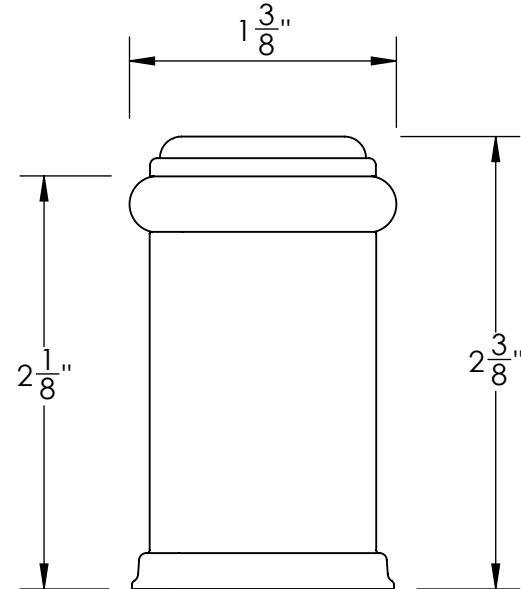

500FDS-1

500FDS-2

Merit Metal Products Inc.
242 Valley Road
Warrington, PA 18976
P 215-343-2500 F 215-343-4839

The information contained in this drawing is the sole intellectual property of Merit Metal Products. Any reproduction in part or as a whole without the written permission of Merit Metal Products is prohibited.

Unless Otherwise Specified:

Dimensions are in inches

All dimensions are from edge, theoretical sharp corner, or hole center.

	NAME	DATE
Drawn:	SKP	1/20/15

Comments:

TITLE:
**Ardmore Collection
Door Stop**

PART. NO.
500FDS-1 & 500FDS-2