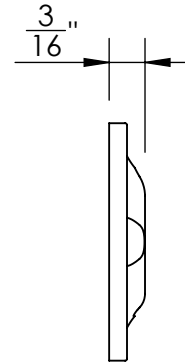

50068

#5 Screws

50069

#5 Screws

Merit Metal Products Inc.
242 Valley Road
Warrington, PA 18976
P 215-343-2500 F 215-343-4839

The information contained in this drawing is the sole intellectual property of Merit Metal Products. Any reproduction in part or as a whole without the written permission of Merit Metal Products is prohibited.

Unless Otherwise Specified:

Dimensions are in inches

All dimensions are from edge, theoretical sharp corner, or hole center.

	NAME	DATE
Drawn:	JHR	1/20/15

Comments:

TITLE:
**Ardmore Collection
Bit Key Escutcheon**

PART. NO.
50068 & 50069