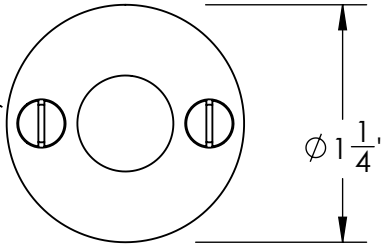

50060

#5 Screws

$\phi 1 \frac{1}{2}''$

$\frac{1}{4}''$

50061

#5 Screws

$\phi 1 \frac{1}{4}''$

$\frac{3}{16}''$

Unless Otherwise Specified:

Dimensions are in inches

All dimensions are from edge, theoretical sharp corner, or hole center.

	NAME	DATE
Drawn:	JHR	1/20/15

Comments:

TITLE: **Ardmore Collection
Emergency Key
Escutcheon with Plug**