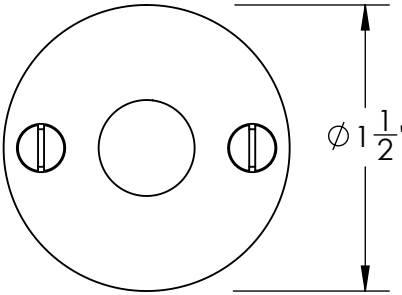

50060

#5 Screws

$\phi 1 \frac{1}{2}''$

$\frac{1}{4}''$

50061

#5 Screws

$\phi 1 \frac{1}{4}''$

$\frac{3}{16}''$

Unless Otherwise Specified:

Dimensions are in inches

All dimensions are from edge, theoretical sharp corner, or hole center.

	NAME	DATE
Drawn:	JHR	1/20/15

Comments:

TITLE: **Ardmore Collection
Emergency Key
Escutcheon with Plug**