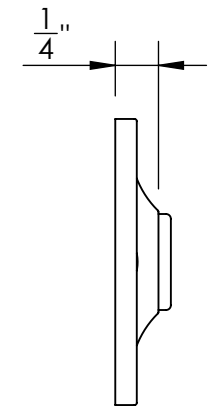

50060

#5 Screws

$\phi 1 \frac{1}{2}''$

$\frac{1}{4}''$

50061

#5 Screws

$\phi 1 \frac{1}{4}''$

$\frac{3}{16}''$

Unless Otherwise Specified:

Dimensions are in inches

All dimensions are from edge, theoretical sharp corner, or hole center.

	NAME	DATE
Drawn:	JHR	1/20/15

Comments:

TITLE: **Ardmore Collection
Emergency Key
Escutcheon with Plug**

PART. NO.
50060 & 50061