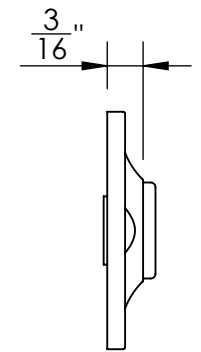

50060

#5 Screws

$\phi 1 \frac{1}{2}''$

$\frac{1}{4}''$

50061

#5 Screws

$\phi 1 \frac{1}{4}''$

$\frac{3}{16}''$

Unless Otherwise Specified:

Dimensions are in inches

All dimensions are from edge, theoretical sharp corner, or hole center.

	NAME	DATE
Drawn:	JHR	1/20/15

Comments:

TITLE: **Ardmore Collection
Emergency Key
Escutcheon with Plug**

PART. NO.
50060 & 50061