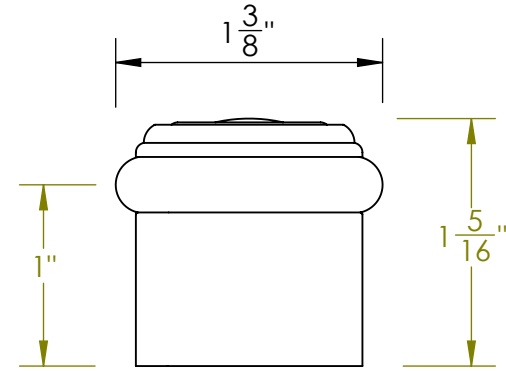

499FDSM-1

Merit Metal Products Inc.
242 Valley Road
Warrington, PA 18976
P 215-343-2500 F 215-343-4839

The information contained in this drawing is the sole intellectual property of Merit Metal Products. Any reproduction in part or as a whole without the written permission of Merit Metal Products is prohibited.

Unless Otherwise Specified:

Dimensions are in inches

All dimensions are from edge, theoretical sharp corner, or hole center.

	NAME	DATE
Drawn:	JHR	1/20/15

Comments:

TITLE:
Ardmore Collection Door Stop

PART. NO.
499FDSM-1 & 499FDSM-2