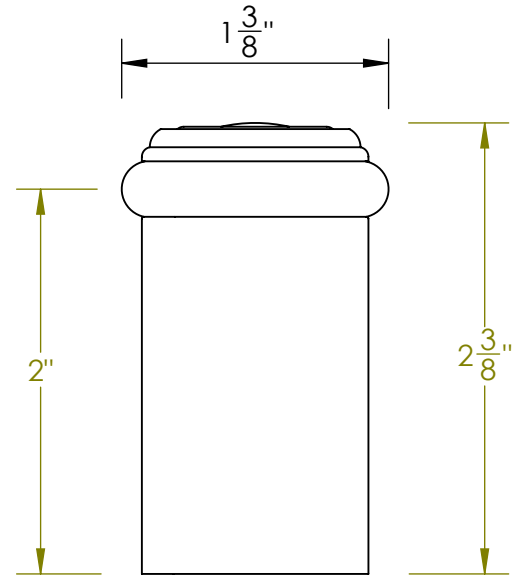

499FDSM-2

Merit Metal Products Inc.
242 Valley Road
Warrington, PA 18976
P 215-343-2500 F 215-343-4839

The information contained in this drawing is the sole intellectual property of Merit Metal Products. Any reproduction in part or as a whole without the written permission of Merit Metal Products is prohibited.

Unless Otherwise Specified:

Dimensions are in inches

All dimensions are from edge, theoretical sharp corner, or hole center.

	NAME	DATE
Drawn:	JHR	1/20/15

Comments:

TITLE:
Ardmore Collection Door Stop

PART. NO.
499FDSM-1 & 499FDSM-2