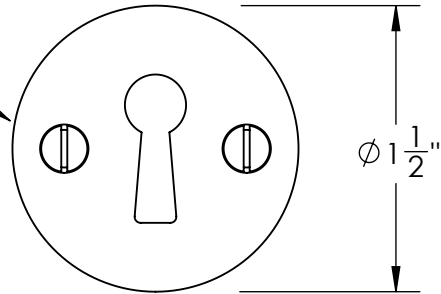

49868

#5 Screws

Ø 1 1/2"

1/8"

49869

#5 Screws

Ø 1 1/4"

1/8"

Unless Otherwise Specified:

Dimensions are in inches

All dimensions are from edge, theoretical sharp corner, or hole center.

	NAME	DATE
Drawn:	JHR	1/20/15

Comments:

TITLE:

**Ardmore Collection
Bit Key Escutcheon**