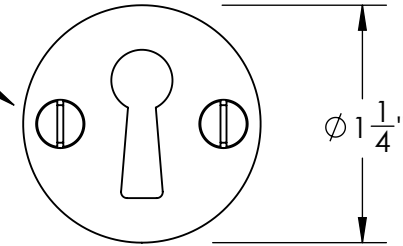

49868

#5 Screws

Ø 1 1/2"

1/8"

49869

#5 Screws

Ø 1 1/4"

1/8"

Unless Otherwise Specified:

Dimensions are in inches

All dimensions are from edge, theoretical sharp corner, or hole center.

	NAME	DATE
Drawn:	JHR	1/20/15

Comments:

TITLE:

**Ardmore Collection
Bit Key Escutcheon**