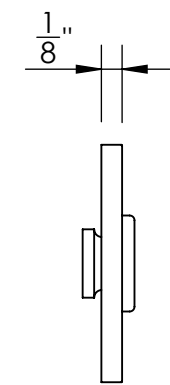

49860

#5 Screws

Ø 1 1/2"

1/8"

49861

#5 Screws

Ø 1 1/4"

1/8"

Unless Otherwise Specified:

Dimensions are in inches

All dimensions are from edge, theoretical sharp corner, or hole center.

	NAME	DATE
Drawn:	JHR	1/20/15

Comments:

TITLE: **Ardmore Collection
Emergency Key
Escutcheon with Plug**