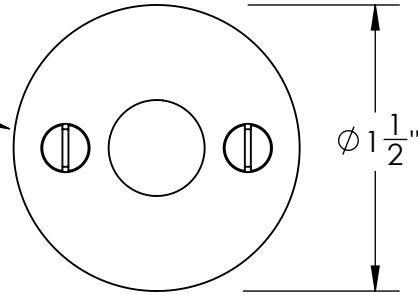

49860

#5 Screws

Ø 1 1/2"

1/8"

49861

#5 Screws

Ø 1 1/4"

1/8"

Unless Otherwise Specified:

Dimensions are in inches

All dimensions are from edge, theoretical sharp corner, or hole center.

	NAME	DATE
Drawn:	JHR	1/20/15

Comments:

TITLE: **Ardmore Collection
Emergency Key
Escutcheon with Plug**