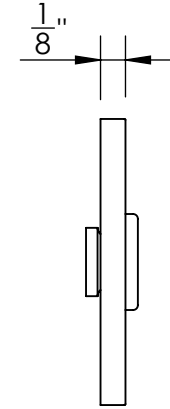

49860

#5 Screws

Ø 1 1/2"

1/8"

49861

#5 Screws

Ø 1 1/4"

1/8"

Unless Otherwise Specified:

Dimensions are in inches

All dimensions are from edge, theoretical sharp corner, or hole center.

	NAME	DATE
Drawn:	JHR	1/20/15

Comments:

TITLE: **Ardmore Collection
Emergency Key
Escutcheon with Plug**