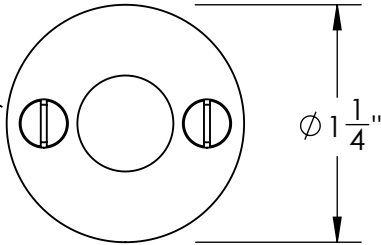

49860

#5 Screws

Ø 1 1/2"

1/8"

49861

#5 Screws

Ø 1 1/4"

1/8"

Unless Otherwise Specified:

Dimensions are in inches

All dimensions are from edge, theoretical sharp corner, or hole center.

	NAME	DATE
Drawn:	JHR	1/20/15

Comments:

TITLE: **Ardmore Collection
Emergency Key
Escutcheon with Plug**