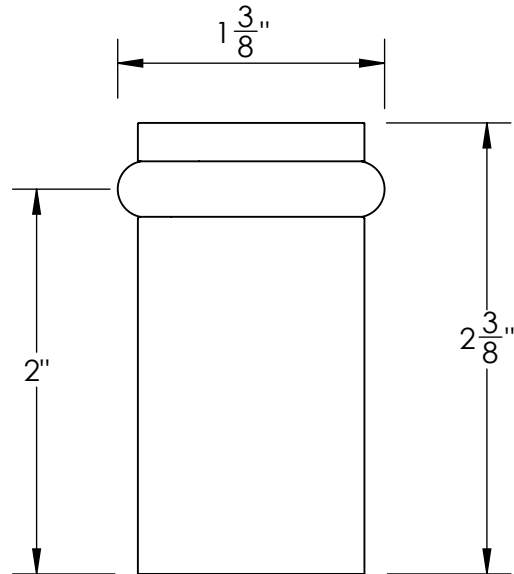

496FDSM-1

496FDSM-2

Merit Metal Products Inc.
242 Valley Road
Warrington, PA 18976
P 215-343-2500 F 215-343-4839

The information contained in this drawing is the sole intellectual property of Merit Metal Products. Any reproduction in part or as a whole without the written permission of Merit Metal Products is prohibited.

Unless Otherwise Specified:

Dimensions are in inches

All dimensions are from edge, theoretical sharp corner, or hole center.

	NAME	DATE
Drawn:	JHR	1/20/15

Comments:

TITLE:
**Merion Collection
Modern Door Stop**

PART. NO.
496FDSM-1 & 496FDSM-2