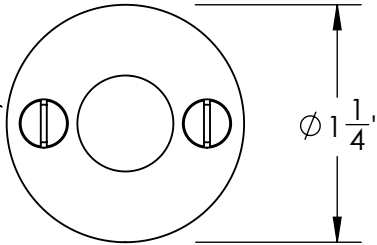

49660

#5 Screws

Ø 1 1/2"

1/8"

49661

#5 Screws

Ø 1 1/4"

1/8"

Unless Otherwise Specified:

Dimensions are in inches

All dimensions are from edge, theoretical sharp corner, or hole center.

	NAME	DATE
Drawn:	JHR	1/20/15

Comments:

TITLE: **Ardmore Collection  
Emergency Key  
Escutcheon with Plug**