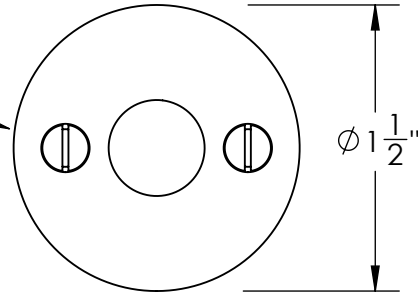

49660

#5 Screws

Ø 1 1/2"

1/8"

49661

#5 Screws

Ø 1 1/4"

1/8"

Unless Otherwise Specified:

Dimensions are in inches

All dimensions are from edge, theoretical sharp corner, or hole center.

	NAME	DATE
Drawn:	JHR	1/20/15

Comments:

TITLE: **Ardmore Collection  
Emergency Key  
Escutcheon with Plug**