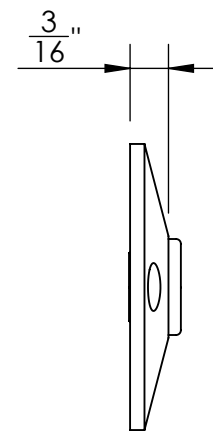

49460

#5 Screws

Ø 1 1/2"

3/16"

49461

#5 Screws

Ø 1 1/4"

3/16"

Unless Otherwise Specified:
Dimensions are in inches
All dimensions are from edge, theoretical sharp corner, or hole center.

	NAME	DATE
Drawn:	JHR	1/20/15

Comments:

TITLE:	Ardmore Collection Emergency Key Escutcheon with Plug
PART. NO.	49460 & 49461