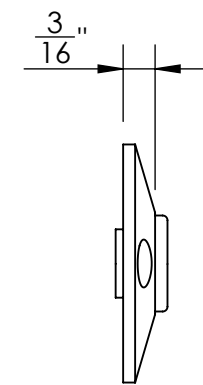

49460

#5 Screws

Ø 1 1/2"

3/16"

49461

#5 Screws

Ø 1 1/4"

3/16"

Unless Otherwise Specified:
Dimensions are in inches
All dimensions are from edge, theoretical sharp corner, or hole center.

	NAME	DATE
Drawn:	JHR	1/20/15

Comments:

TITLE:	Ardmore Collection Emergency Key Escutcheon with Plug
PART. NO.	49460 & 49461