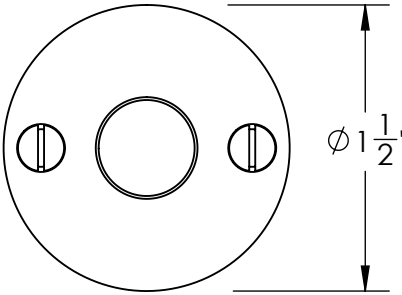

49460

#5 Screws

Ø 1 1/2"

3/16"

49461

#5 Screws

Ø 1 1/4"

3/16"

Unless Otherwise Specified:
Dimensions are in inches
All dimensions are from edge, theoretical sharp corner, or hole center.

	NAME	DATE
Drawn:	JHR	1/20/15

Comments:

TITLE:	Ardmore Collection Emergency Key Escutcheon with Plug
PART. NO.	49460 & 49461