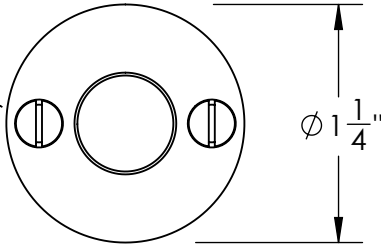

49460

#5 Screws

Ø 1 1/2"

3/16"

49461

#5 Screws

Ø 1 1/4"

3/16"

Unless Otherwise Specified:
Dimensions are in inches
All dimensions are from edge, theoretical sharp corner, or hole center.

	NAME	DATE
Drawn:	JHR	1/20/15

Comments:

TITLE:	Ardmore Collection Emergency Key Escutcheon with Plug
PART. NO.	49460 & 49461