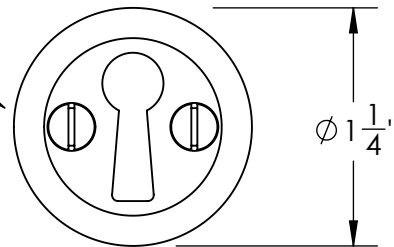

49368

#5 Screws

Ø 1 1/2"

1/8"

49369

#5 Screws

Ø 1 1/4"

1/8"

Unless Otherwise Specified:

Dimensions are in inches

All dimensions are from edge, theoretical sharp corner, or hole center.

	NAME	DATE
Drawn:	JHR	1/20/15

Comments:

TITLE:

**Ardmore Collection
Bit Key Escutcheon**