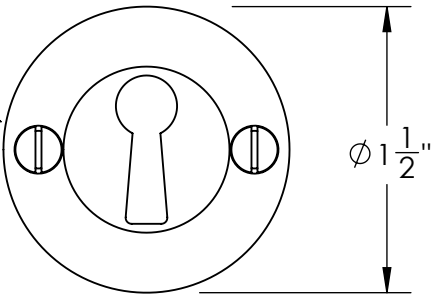

49368

#5 Screws

Ø 1 1/2"

1/8"

49369

#5 Screws

Ø 1 1/4"

1/8"

Unless Otherwise Specified:

Dimensions are in inches

All dimensions are from edge, theoretical sharp corner, or hole center.

	NAME	DATE
Drawn:	JHR	1/20/15

Comments:

TITLE:

**Ardmore Collection
Bit Key Escutcheon**