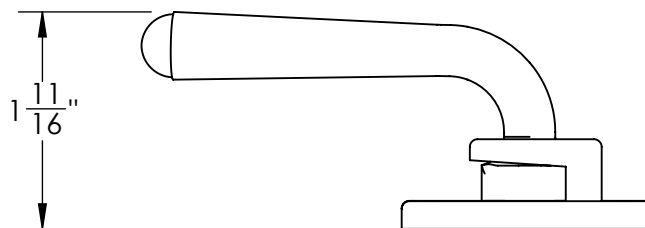

Shown above: 493-CASEMENT-LH
Other lever styles also available

Available Keeper Styles:

1323SC

1323SM

1323RIM

Merit Metal Products Inc.
242 Valley Road
Warrington, PA 18976
P 215-343-2500 F 215-343-4839

The information contained in this drawing is the sole intellectual property of Merit Metal Products. Any reproduction in part or as a whole without the written permission of Merit Metal Products is prohibited.

Unless Otherwise Specified:

Dimensions are in inches

All dimensions are from edge, theoretical sharp corner, or hole center.

	NAME	DATE
Drawn:	SKP	1/20/15

Comments:

TITLE:
**Window Casement
Left Hand**

PART. NO.
493-CASEMENT-LH