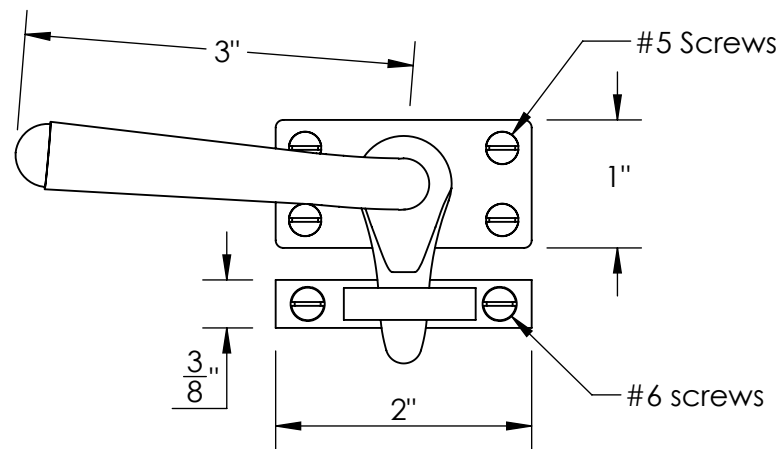

Shown above: 493-CASEMENT-LH
Other lever styles also available

Available Keeper Styles:

1323SC

1323SM

1323RIM

Merit Metal Products Inc.
242 Valley Road
Warrington, PA 18976
P 215-343-2500 F 215-343-4839

The information contained in this drawing is the sole intellectual property of Merit Metal Products. Any reproduction in part or as a whole without the written permission of Merit Metal Products is prohibited.

Unless Otherwise Specified:

Dimensions are in inches

All dimensions are from edge, theoretical sharp corner, or hole center.

	NAME	DATE
Drawn:	SKP	1/20/15

Comments:

TITLE:
**Window Casement
Left Hand**

PART. NO.
493-CASEMENT-LH