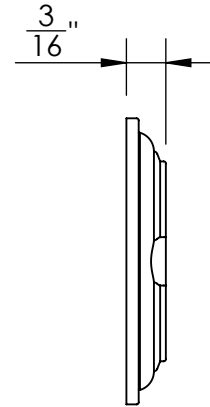

49268

#5 Screws

49269

#5 Screws

EST. 1876

Merit Metal Products Inc.  
242 Valley Road  
Warrington, PA 18976  
P 215-343-2500 F 215-343-4839

The information contained in this drawing is the sole intellectual property of Merit Metal Products. Any reproduction in part or as a whole without the written permission of Merit Metal Products is prohibited.

Unless Otherwise Specified:

Dimensions are in inches

All dimensions are from edge, theoretical sharp corner, or hole center.

	NAME	DATE
Drawn:	JHR	1/20/15

Comments:

TITLE:

**Ardmore Collection  
Bit Key Escutcheon**

PART. NO.

**49268 & 49269**