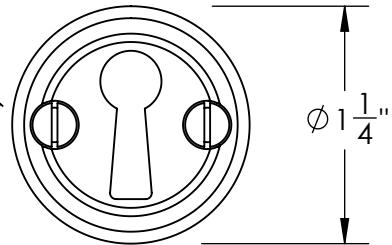

49268

#5 Screws

49269

#5 Screws

EST. 1876

Merit Metal Products Inc.
242 Valley Road
Warrington, PA 18976
P 215-343-2500 F 215-343-4839

The information contained in this drawing is the sole intellectual property of Merit Metal Products. Any reproduction in part or as a whole without the written permission of Merit Metal Products is prohibited.

Unless Otherwise Specified:

Dimensions are in inches

All dimensions are from edge, theoretical sharp corner, or hole center.

	NAME	DATE
Drawn:	JHR	1/20/15

Comments:

TITLE:

**Ardmore Collection
Bit Key Escutcheon**

PART. NO.

49268 & 49269