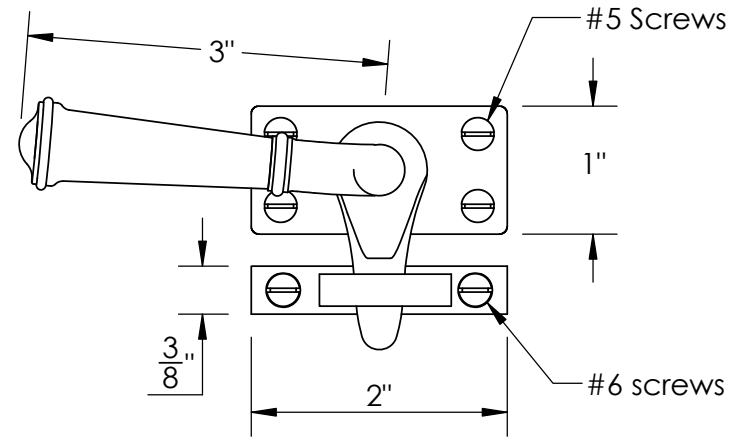

Shown above: 492-CASEMENT-LH
Other lever styles also available

Available Keeper Styles:

1323SC

1323SM

1323RIM

MERIT
EST. 1876
Merit Metal Products Inc.
242 Valley Road
Warrington, PA 18976
P 215-343-2500 F 215-343-4839

Unless Otherwise Specified:
Dimensions are in inches
All dimensions are from edge, theoretical sharp corner, or hole center.

	NAME	DATE
Drawn:	SKP	1/20/15
Comments:		

TITLE:	Window Casement Left Hand
PART. NO.	492-CASEMENT-LH