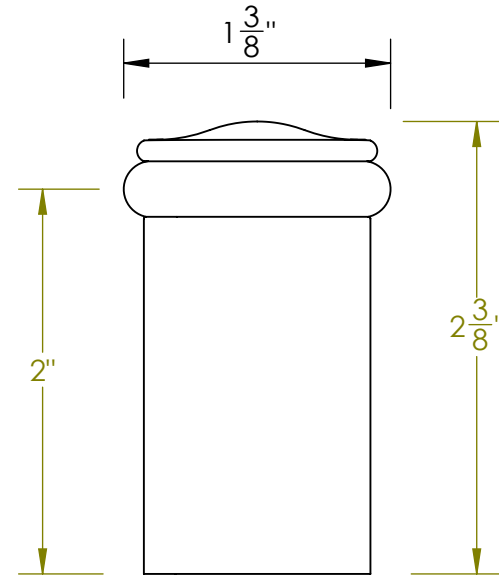

491FDSM-2

Merit Metal Products Inc.
242 Valley Road
Warrington, PA 18976
P 215-343-2500 F 215-343-4839

The information contained in this drawing is the sole intellectual property of Merit Metal Products. Any reproduction in part or as a whole without the written permission of Merit Metal Products is prohibited.

Unless Otherwise Specified:

Dimensions are in inches

All dimensions are from edge, theoretical sharp corner, or hole center.

	NAME	DATE
Drawn:	JHR	1/20/15

Comments:

TITLE:
**Ardmore Collection
Door Stop**

PART. NO.
491FDSM-1 & 491FDSM-2