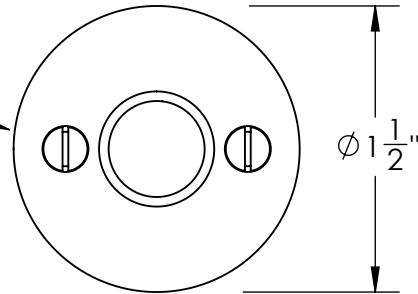

49160

#5 Screws

49161

#5 Screws

Merit Metal Products Inc.
242 Valley Road
Warrington, PA 18976
P 215-343-2500 F 215-343-4839

The information contained in this drawing is the sole intellectual property of Merit Metal Products. Any reproduction in part or as a whole without the written permission of Merit Metal Products is prohibited.

Unless Otherwise Specified:

Dimensions are in inches

All dimensions are from edge, theoretical sharp corner, or hole center.

	NAME	DATE
Drawn:	JHR	1/20/15

Comments:

TITLE: **Ardmore Collection
Emergency Key
Escutcheon with Plug**

PART. NO.
49160 & 49161