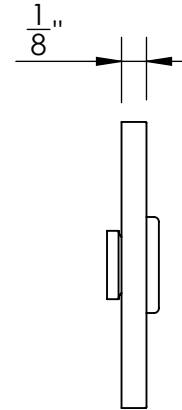

49060

#5 Screws

Ø 1 1/2"

1/8"

49061

#5 Screws

Ø 1 1/4"

1/8"

Unless Otherwise Specified:

Dimensions are in inches

All dimensions are from edge, theoretical sharp corner, or hole center.

	NAME	DATE
Drawn:	JHR	1/20/15

Comments:

TITLE: **Ardmore Collection  
Emergency Key  
Escutcheon with Plug**

PART. NO.  
**49060 & 49061**