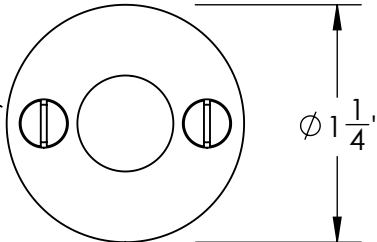

49060

#5 Screws

Ø 1 1/2"

1/8"

49061

#5 Screws

Ø 1 1/4"

1/8"

Unless Otherwise Specified:

Dimensions are in inches

All dimensions are from edge, theoretical sharp corner, or hole center.

	NAME	DATE
Drawn:	JHR	1/20/15

Comments:

TITLE: **Ardmore Collection  
Emergency Key  
Escutcheon with Plug**