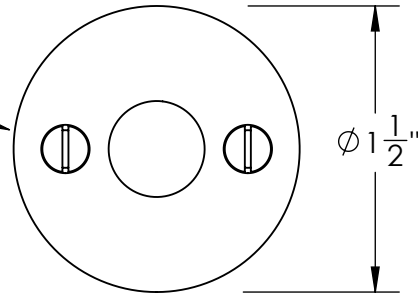

49060

#5 Screws

Ø 1 1/2"

1/8"

49061

#5 Screws

Ø 1 1/4"

1/8"

Unless Otherwise Specified:

Dimensions are in inches

All dimensions are from edge, theoretical sharp corner, or hole center.

	NAME	DATE
Drawn:	JHR	1/20/15

Comments:

TITLE: **Ardmore Collection  
Emergency Key  
Escutcheon with Plug**