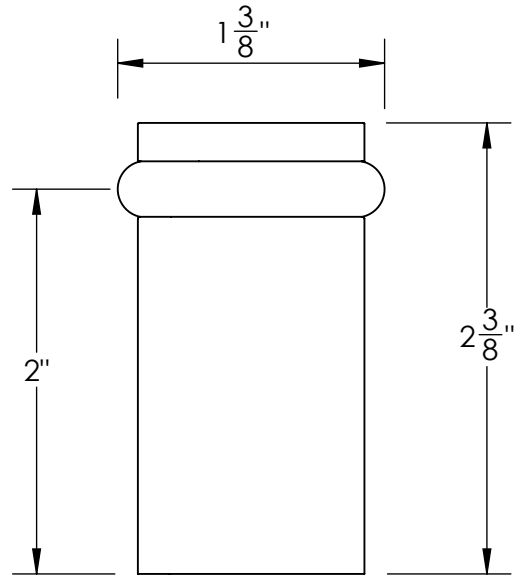

489FDSM-1

489FDSM-2

Merit Metal Products Inc.
242 Valley Road
Warrington, PA 18976
P 215-343-2500 F 215-343-4839

The information contained in this drawing is the sole intellectual property of Merit Metal Products. Any reproduction in part or as a whole without the written permission of Merit Metal Products is prohibited.

Unless Otherwise Specified:

Dimensions are in inches

All dimensions are from edge, theoretical sharp corner, or hole center.

	NAME	DATE
Drawn:	JHR	1/20/15

Comments:

TITLE:
**Merion Collection
Modern Door Stop**

PART. NO.
489FDSM-1 & 489FDSM-2