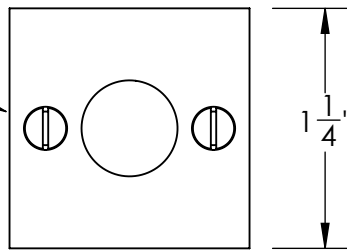

48961

#4 Screws

Merit Metal Products Inc.
242 Valley Road
Warrington, PA 18976
P 215-343-2500 F 215-343-4839

The information contained in this drawing is the sole intellectual property of Merit Metal Products. Any reproduction in part or as a whole without the written permission of Merit Metal Products is prohibited.

Unless Otherwise Specified:

Dimensions are in inches

All dimensions are from edge, theoretical sharp corner, or hole center.

	NAME	DATE
Drawn:	JHR	1/20/15

Comments:

TITLE: **Ardmore Collection
Emergency Key
Escutcheon with Plug**

PART. NO.
48961