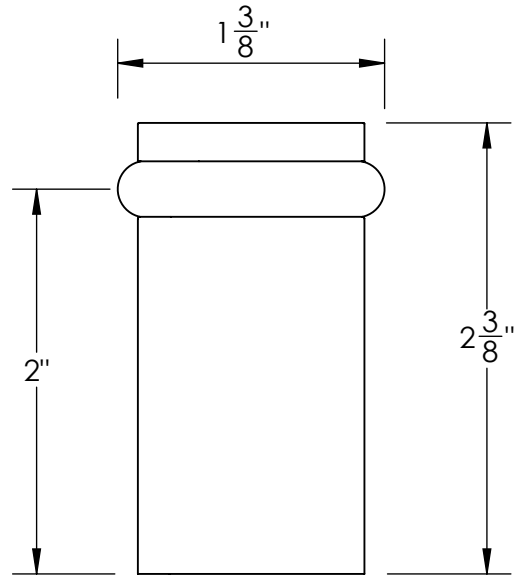

488FDSM-1

488FDSM-2

Merit Metal Products Inc.
242 Valley Road
Warrington, PA 18976
P 215-343-2500 F 215-343-4839

The information contained in this drawing is the sole intellectual property of Merit Metal Products. Any reproduction in part or as a whole without the written permission of Merit Metal Products is prohibited.

Unless Otherwise Specified:

Dimensions are in inches

All dimensions are from edge, theoretical sharp corner, or hole center.

	NAME	DATE
Drawn:	JHR	1/20/15

Comments:

TITLE:
**Merion Collection
Modern Door Stop**

PART. NO.
488FDSM-1 & 488FDSM-2