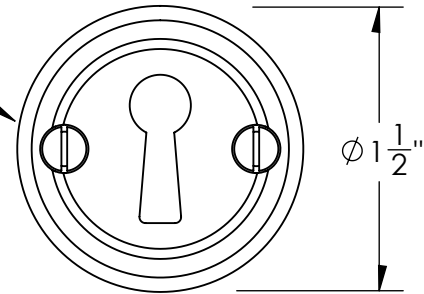

48768

#5 Screws

48769

#5 Screws

EST. 1876

Merit Metal Products Inc.
242 Valley Road
Warrington, PA 18976
P 215-343-2500 F 215-343-4839

The information contained in this drawing is the sole intellectual property of Merit Metal Products. Any reproduction in part or as a whole without the written permission of Merit Metal Products is prohibited.

Unless Otherwise Specified:

Dimensions are in inches

All dimensions are from edge, theoretical sharp corner, or hole center.

	NAME	DATE
Drawn:	JHR	1/20/15

Comments:

TITLE:

**Merion Collection
Bit Key Escutcheon**

PART. NO.

48768 & 48769