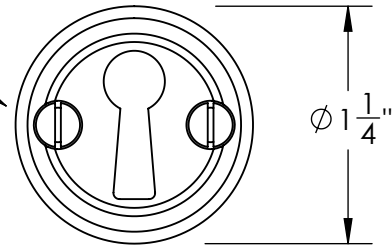

48768

#5 Screws

48769

#5 Screws

EST. 1876

Merit Metal Products Inc.
242 Valley Road
Warrington, PA 18976
P 215-343-2500 F 215-343-4839

The information contained in this drawing is the sole intellectual property of Merit Metal Products. Any reproduction in part or as a whole without the written permission of Merit Metal Products is prohibited.

Unless Otherwise Specified:

Dimensions are in inches

All dimensions are from edge, theoretical sharp corner, or hole center.

	NAME	DATE
Drawn:	JHR	1/20/15

Comments:

TITLE:

**Merion Collection
Bit Key Escutcheon**

PART. NO.

48768 & 48769