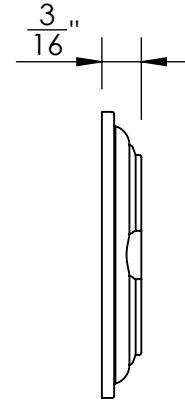

48768

#5 Screws

48769

#5 Screws

EST. 1876

Merit Metal Products Inc.
242 Valley Road
Warrington, PA 18976
P 215-343-2500 F 215-343-4839

The information contained in this drawing is the sole intellectual property of Merit Metal Products. Any reproduction in part or as a whole without the written permission of Merit Metal Products is prohibited.

Unless Otherwise Specified:

Dimensions are in inches

All dimensions are from edge, theoretical sharp corner, or hole center.

	NAME	DATE
Drawn:	JHR	1/20/15

Comments:

TITLE:

**Merion Collection
Bit Key Escutcheon**

PART. NO.

48768 & 48769