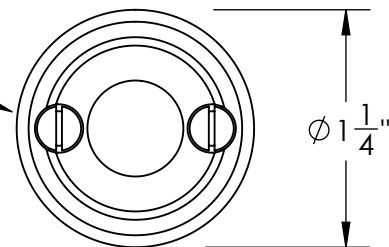

48760

#5 Screws

48761

#5 Screws

Merit Metal Products Inc.
242 Valley Road
Warrington, PA 18976
P 215-343-2500 F 215-343-4839

The information contained in this drawing is the sole intellectual property of Merit Metal Products. Any reproduction in part or as a whole without the written permission of Merit Metal Products is prohibited.

Unless Otherwise Specified:

Dimensions are in inches

All dimensions are from edge, theoretical sharp corner, or hole center.

	NAME	DATE
Drawn:	JHR	1/20/15

Comments:

TITLE: **Merion Collection
Emergency Key
Escutcheon with Plug**

PART. NO.
48760 & 48761