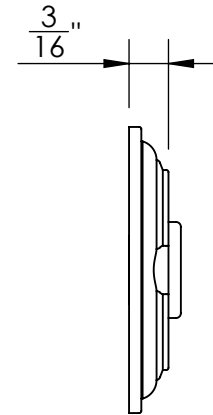

48760

#5 Screws

48761

#5 Screws

Merit Metal Products Inc.
242 Valley Road
Warrington, PA 18976
P 215-343-2500 F 215-343-4839

The information contained in this drawing is the sole intellectual property of Merit Metal Products. Any reproduction in part or as a whole without the written permission of Merit Metal Products is prohibited.

Unless Otherwise Specified:

Dimensions are in inches

All dimensions are from edge, theoretical sharp corner, or hole center.

	NAME	DATE
Drawn:	JHR	1/20/15

Comments:

TITLE: **Merion Collection
Emergency Key
Escutcheon with Plug**

PART. NO.
48760 & 48761