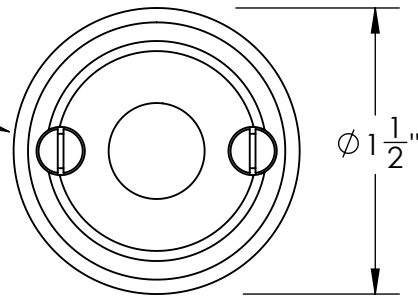

48760

#5 Screws

48761

#5 Screws

Merit Metal Products Inc.
242 Valley Road
Warrington, PA 18976
P 215-343-2500 F 215-343-4839

The information contained in this drawing is the sole intellectual property of Merit Metal Products. Any reproduction in part or as a whole without the written permission of Merit Metal Products is prohibited.

Unless Otherwise Specified:

Dimensions are in inches

All dimensions are from edge, theoretical sharp corner, or hole center.

	NAME	DATE
Drawn:	JHR	1/20/15

Comments:

TITLE: **Merion Collection
Emergency Key
Escutcheon with Plug**

PART. NO.
48760 & 48761