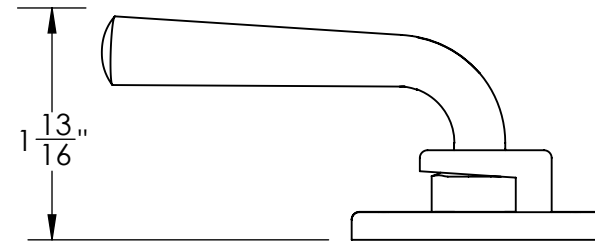

Shown above: 487-CASEMENT-LH
Other lever styles also available

Available Keeper Styles:

1323SC

1323SM

1323RIM

Merit Metal Products Inc.
242 Valley Road
Warrington, PA 18976
P 215-343-2500 F 215-343-4839

The information contained in this drawing is the sole intellectual property of Merit Metal Products. Any reproduction in part or as a whole without the written permission of Merit Metal Products is prohibited.

Unless Otherwise Specified:

Dimensions are in inches

All dimensions are from edge, theoretical sharp corner, or hole center.

	NAME	DATE
Drawn:	SKP	1/20/15

Comments:

TITLE:

**Window Casement
Left Hand**

PART. NO.