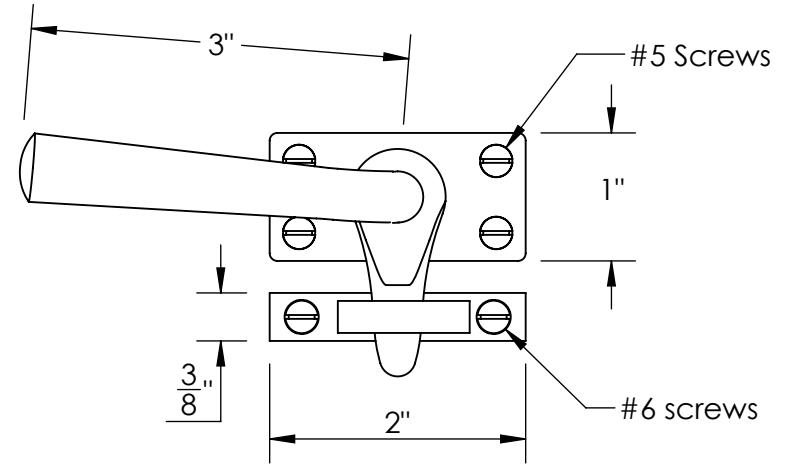

Shown above: 487-CASEMENT-LH
Other lever styles also available

Available Keeper Styles:

1323SC

1323SM

1323RIM

Merit Metal Products Inc.
242 Valley Road
Warrington, PA 18976
P 215-343-2500 F 215-343-4839

The information contained in this drawing is the sole intellectual property of Merit Metal Products. Any reproduction in part or as a whole without the written permission of Merit Metal Products is prohibited.

Unless Otherwise Specified:

Dimensions are in inches

All dimensions are from edge, theoretical sharp corner, or hole center.

	NAME	DATE
Drawn:	SKP	1/20/15

Comments:

TITLE:

**Window Casement
Left Hand**

PART. NO.