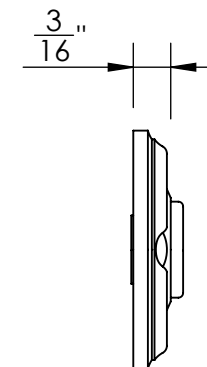

48460

48461

Merit Metal Products Inc.
242 Valley Road
Warrington, PA 18976
P 215-343-2500 F 215-343-4839

The information contained in this drawing is the sole intellectual property of Merit Metal Products. Any reproduction in part or as a whole without the written permission of Merit Metal Products is prohibited.

Unless Otherwise Specified:

Dimensions are in inches

All dimensions are from edge, theoretical sharp corner, or hole center.

	NAME	DATE
Drawn:	JHR	1/20/15

Comments:

TITLE: **Merion Collection
Emergency Key
Escutcheon with Plug**

PART. NO.
48460 & 48461