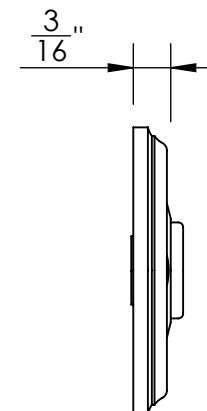

48460

48461

Merit Metal Products Inc.
242 Valley Road
Warrington, PA 18976
P 215-343-2500 F 215-343-4839

The information contained in this drawing is the sole intellectual property of Merit Metal Products. Any reproduction in part or as a whole without the written permission of Merit Metal Products is prohibited.

Unless Otherwise Specified:

Dimensions are in inches

All dimensions are from edge, theoretical sharp corner, or hole center.

	NAME	DATE
Drawn:	JHR	1/20/15

Comments:

TITLE: **Merion Collection
Emergency Key
Escutcheon with Plug**

PART. NO.
48460 & 48461