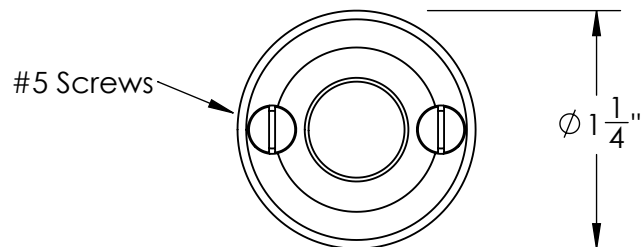

48460

48461

Merit Metal Products Inc.
242 Valley Road
Warrington, PA 18976
P 215-343-2500 F 215-343-4839

The information contained in this drawing is the sole intellectual property of Merit Metal Products. Any reproduction in part or as a whole without the written permission of Merit Metal Products is prohibited.

Unless Otherwise Specified:

Dimensions are in inches

All dimensions are from edge, theoretical sharp corner, or hole center.

	NAME	DATE
Drawn:	JHR	1/20/15

Comments:

TITLE: **Merion Collection
Emergency Key
Escutcheon with Plug**

PART. NO.
48460 & 48461