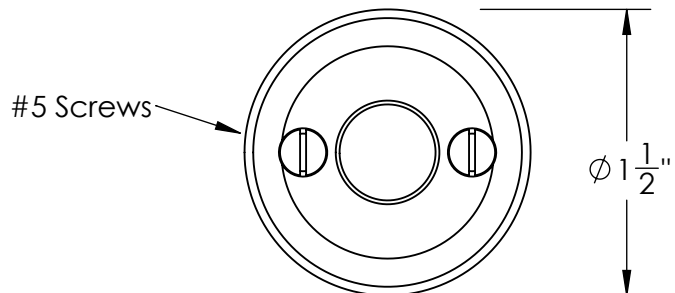

48460

48461

Merit Metal Products Inc.
242 Valley Road
Warrington, PA 18976
P 215-343-2500 F 215-343-4839

The information contained in this drawing is the sole intellectual property of Merit Metal Products. Any reproduction in part or as a whole without the written permission of Merit Metal Products is prohibited.

Unless Otherwise Specified:

Dimensions are in inches

All dimensions are from edge, theoretical sharp corner, or hole center.

	NAME	DATE
Drawn:	JHR	1/20/15

Comments:

TITLE: **Merion Collection
Emergency Key
Escutcheon with Plug**

PART. NO.
48460 & 48461