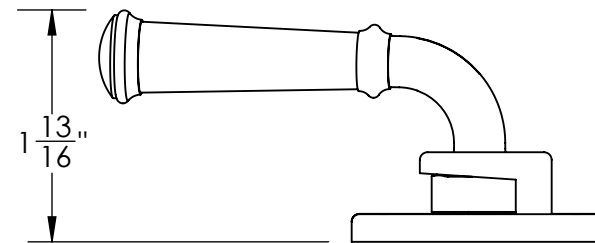

Shown above: 484-CASEMENT-LH  
Other lever styles also available

Available Keeper Styles:

1323SC

1323SM

1323RIM

Merit Metal Products Inc.  
242 Valley Road  
Warrington, PA 18976  
P 215-343-2500 F 215-343-4839

Unless Otherwise Specified:

Dimensions are in inches

All dimensions are from edge, theoretical sharp corner, or hole center.

	NAME	DATE
Drawn:	JHR	1/20/15

Comments:

TITLE:  
**Window Casement  
Left Hand**