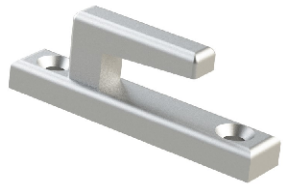

Shown above: 484-CASEMENT-LH  
Other lever styles also available

Available Keeper Styles:

1323SC

1323SM

1323RIM

Merit Metal Products Inc.  
242 Valley Road  
Warrington, PA 18976  
P 215-343-2500 F 215-343-4839

Unless Otherwise Specified:

Dimensions are in inches

All dimensions are from edge, theoretical sharp corner, or hole center.

	NAME	DATE
Drawn:	JHR	1/20/15

Comments:

TITLE:  
**Window Casement  
Left Hand**