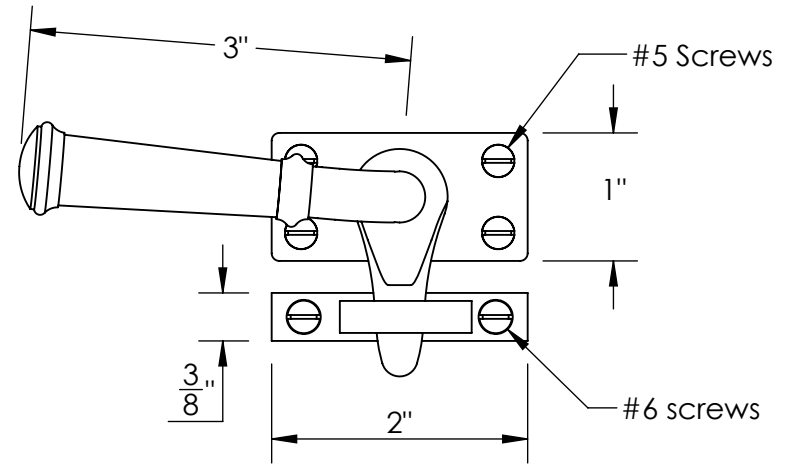

Shown above: 484-CASEMENT-LH  
Other lever styles also available

Available Keeper Styles:

1323SC

1323SM

1323RIM

Merit Metal Products Inc.  
242 Valley Road  
Warrington, PA 18976  
P 215-343-2500 F 215-343-4839

Unless Otherwise Specified:

Dimensions are in inches

All dimensions are from edge, theoretical sharp corner, or hole center.

	NAME	DATE
Drawn:	JHR	1/20/15

Comments:

TITLE:  
**Window Casement  
Left Hand**

PART. NO.  
**484-CASEMENT-LH**