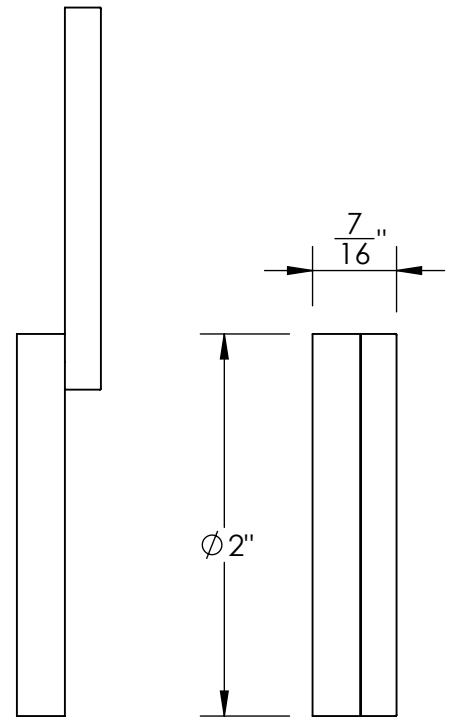

#5 Screws

Merit Metal Products Inc.
 242 Valley Road
 Warrington, PA 18976
 P 215-343-2500 F 215-343-4839

The information contained in this drawing is the sole intellectual property of Merit Metal Products. Any reproduction in part or as a whole without the written permission of Merit Metal Products is prohibited.

Unless Otherwise Specified:
 Dimensions are in inches
 All dimensions are from edge, theoretical sharp corner, or hole center.

	NAME	DATE
Drawn:	JHR	1/20/15

Comments:

TITLE:
**Merion Collection
 Cylinder Swivel Cover**

PART. NO.
48258