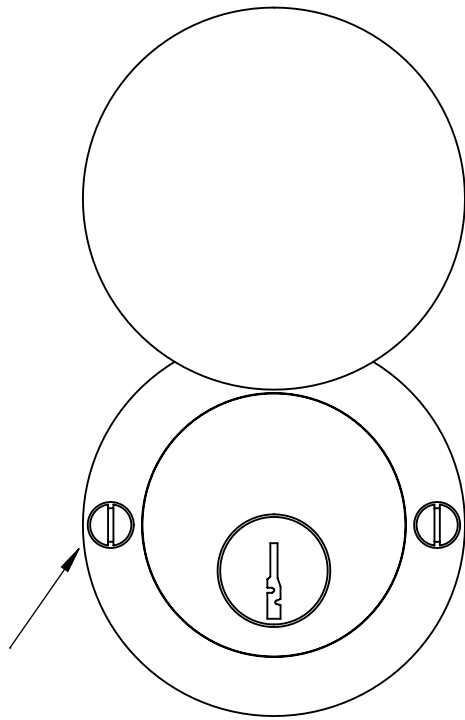

Merit Metal Products Inc.
242 Valley Road
Warrington, PA 18976
P 215-343-2500 F 215-343-4839

The information contained in this drawing is the sole intellectual property of Merit Metal Products. Any reproduction in part or as a whole without the written permission of Merit Metal Products is prohibited.

Unless Otherwise Specified:
Dimensions are in inches
All dimensions are from edge, theoretical sharp corner, or hole center.

	NAME	DATE
Drawn:	JHR	1/20/15

Comments:

TITLE:
**Merion Collection
Cylinder Swivel Cover**

PART. NO.
48258